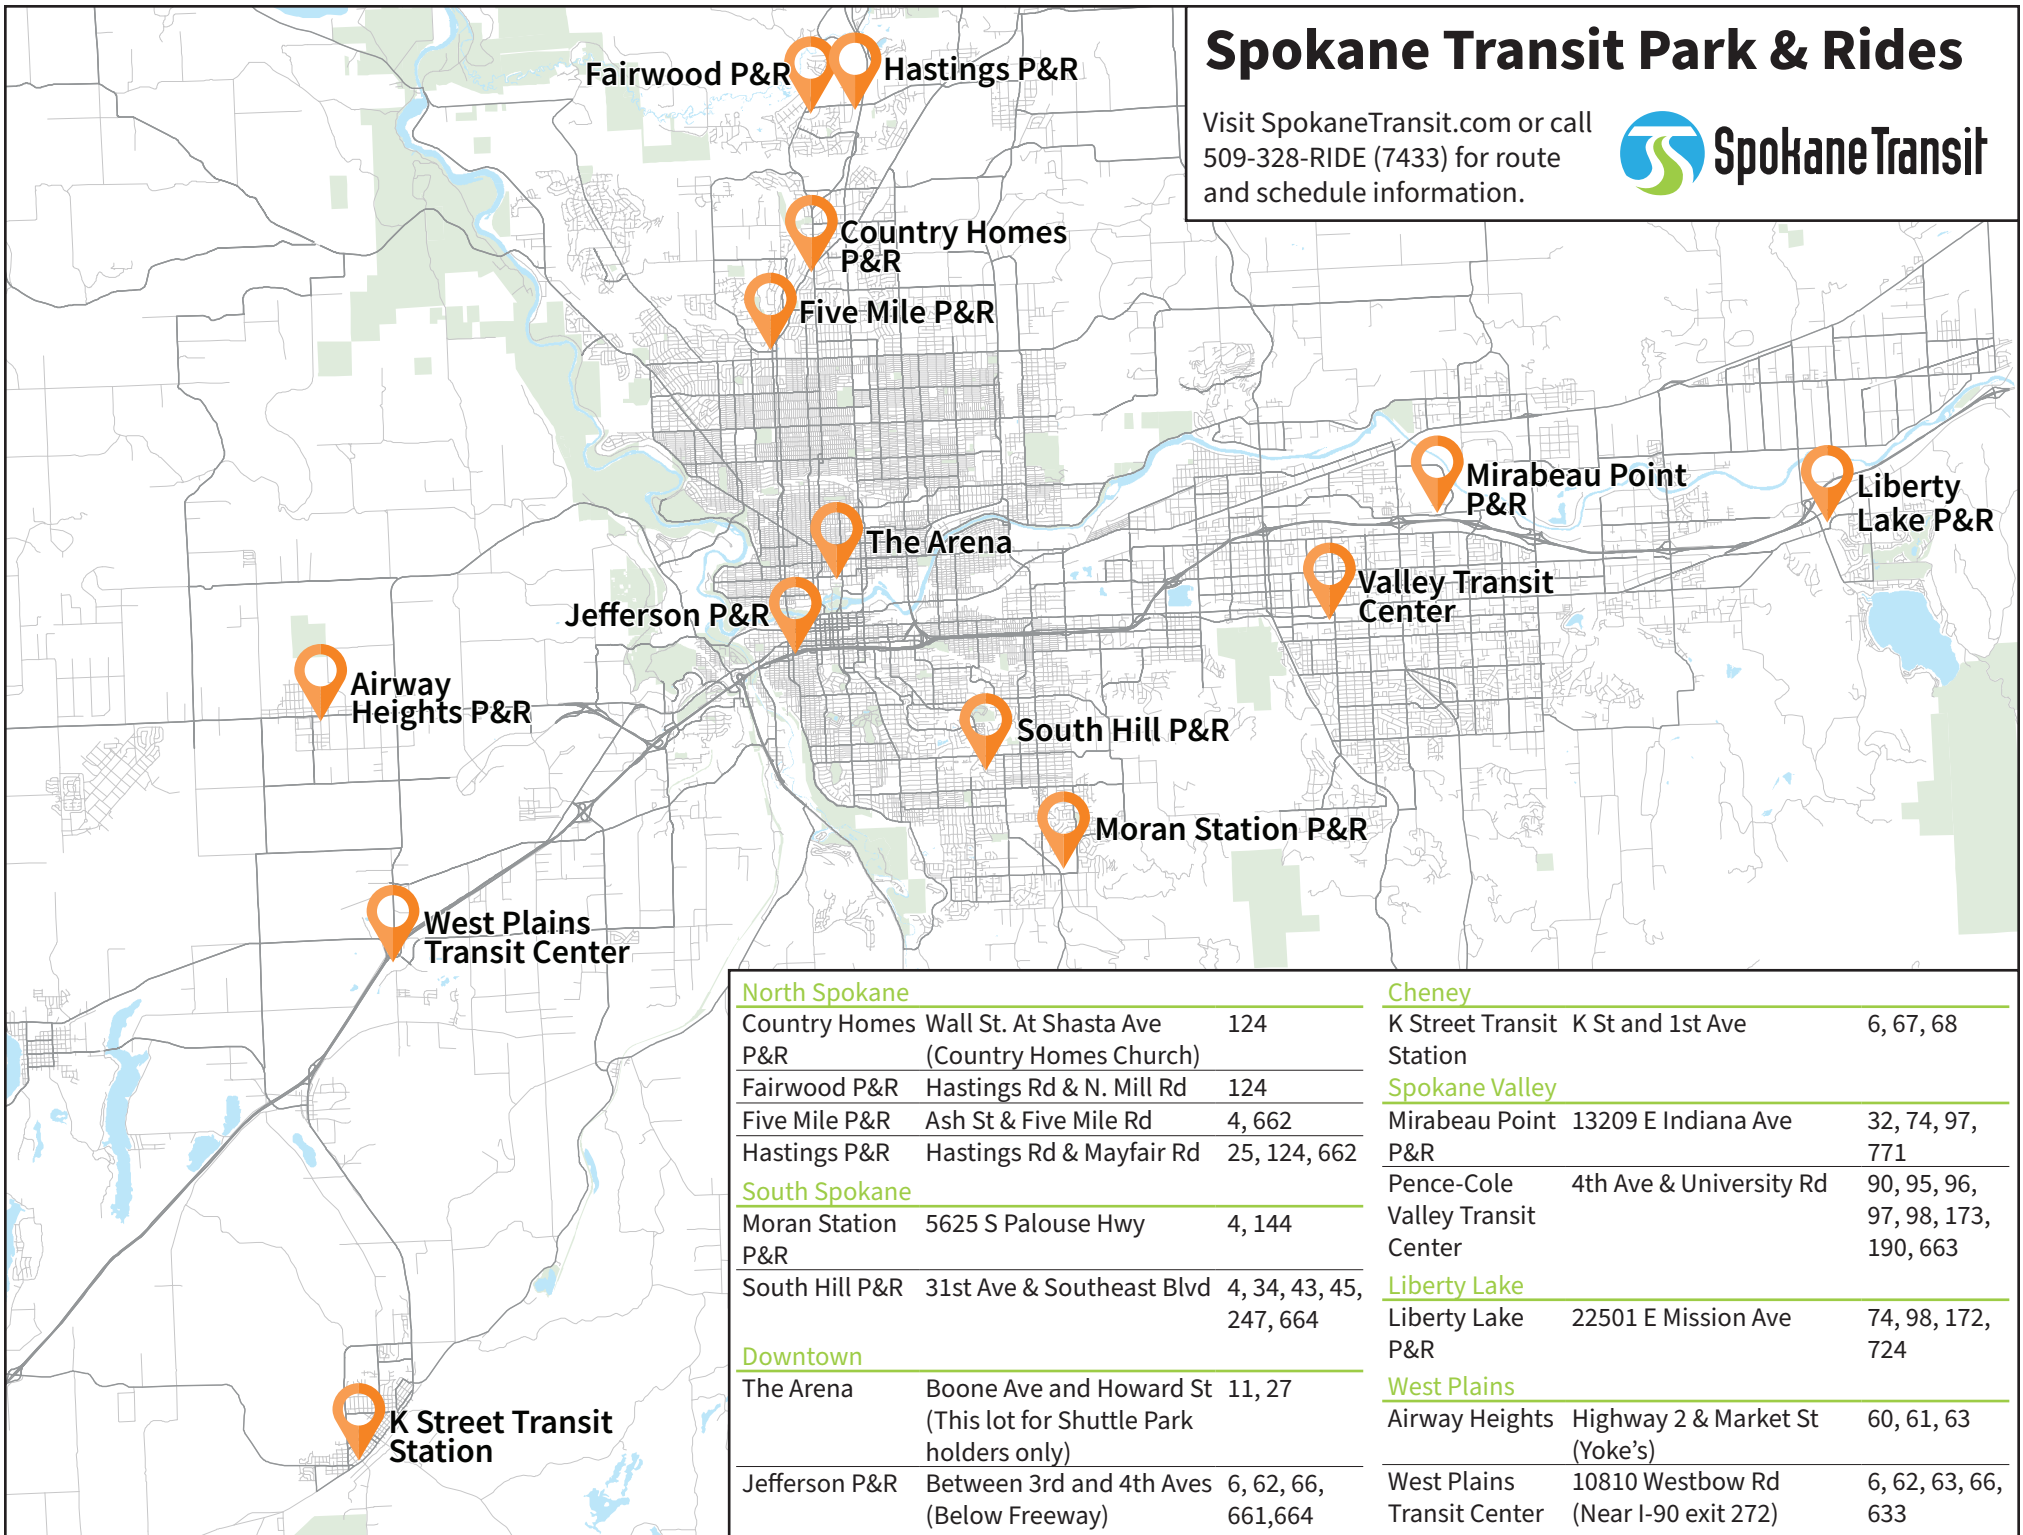

Spokane Transit Park & Rides

Visit SpokaneTransit.com or call 509-328-RIDE (7433) for route and schedule information.

North Spokane

Country Homes P&R	Wall St. At Shasta Ave (Country Homes Church)	124
Fairwood P&R	Hastings Rd & N. Mill Rd	124
Five Mile P&R	Ash St & Five Mile Rd	4, 662
Hastings P&R	Hastings Rd & Mayfair Rd	25, 124, 662

South Spokane

Moran Station P&R	5625 S Palouse Hwy	4, 144
South Hill P&R	31st Ave & Southeast Blvd	4, 34, 43, 45, 247, 664

Downtown

The Arena	Boone Ave and Howard St (This lot for Shuttle Park holders only)	11, 27
Jefferson P&R	Between 3rd and 4th Aves (Below Freeway)	6, 62, 66, 661, 664

Cheney

K Street Transit Station	K St and 1st Ave	6, 67, 68
--------------------------	------------------	-----------

Spokane Valley

Mirabeau Point P&R	13209 E Indiana Ave	32, 74, 97, 771
Pence-Cole	4th Ave & University Rd	90, 95, 96,
Valley Transit Center		97, 98, 173, 190, 663

Liberty Lake

Liberty Lake P&R	22501 E Mission Ave	74, 98, 172, 724
------------------	---------------------	------------------

West Plains

Airway Heights	Highway 2 & Market St (Yoke's)	60, 61, 63
West Plains Transit Center	10810 Westbow Rd (Near I-90 exit 272)	6, 62, 63, 66, 633