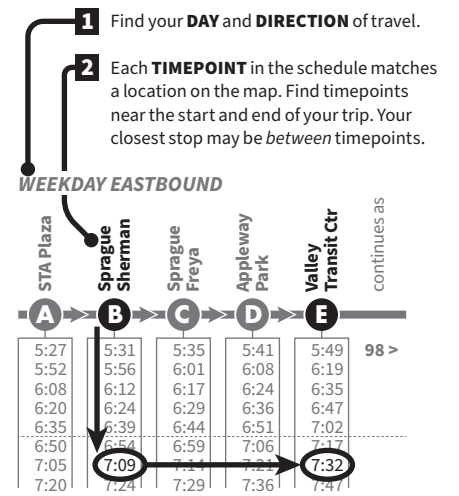

Notes

- **p** This southbound Route 34 trip continues as inbound **Route 45**. See Route 45 schedule for more details.
- ***** This trip only operates on District 81 school days Tuesday through Friday and begins service at Park & Sprague as **Route 294**. The 7:45am time alights passengers at Ferris High School instead of South Hill Park & Ride. Trip operates one hour later on D81 Mondays.

34 SATURDAY SOUTHBOUND

SCC Transit Center	Freya Sprague	18th Ray	South Hill Park & Ride	continues as
A	B	C	D	45 >
7:26	7:31	7:35	7:46	43 >
8:26	8:31	8:35	8:46	43 >
9:26	9:31	9:35	9:46	43 >
10:26	10:31	10:35	10:46	43 >
11:26	11:31	11:35	11:46	43 >
12:26	12:31	12:35	12:46	43 >
1:26	1:31	1:35	1:46	43 >
2:26	2:31	2:35	2:46	43 >
3:26	3:31	3:35	3:46	43 >
4:26	4:31	4:35	4:46	43 >
5:26	5:31	5:35	5:46	43 >
6:26	6:31	6:35	6:46	43 >
7:26	7:31	7:35	7:46	43 >
8:26	8:31	8:35	8:46	43 >
9:26	9:31	9:35	9:46	43 >
10:26	10:31	10:35	10:46	43 >
11:12	11:17	11:21	11:32	

34 SATURDAY NORTHBOUND

South Hill Park & Ride	18th Ray	Freya Sprague	SCC Transit Center
D	C	B	A
6:49	6:56	7:01	7:08
7:49	7:56	8:01	8:08
8:49	8:56	9:01	9:08
9:49	9:56	10:01	10:08
10:49	10:56	11:01	11:08
11:49	11:56	12:01	12:08
12:49	12:56	1:01	1:08
1:49	1:56	2:01	2:08
2:49	2:56	3:01	3:08
3:49	3:56	4:01	4:08
4:49	4:56	5:01	5:08
5:49	5:56	6:01	6:08
6:49	6:56	7:01	7:08
7:49	7:56	8:01	8:08
8:49	8:56	9:01	9:08
9:49	9:56	10:01	10:08
10:49	10:56	11:01	11:08

How to Read the Schedule

34 SUNDAY SOUTHBOUND

SCC Transit Center	Freya Sprague	18th Ray	South Hill Park & Ride	continues as
A	B	C	D	45 >
7:26	7:31	7:35	7:46	43 >
8:26	8:31	8:35	8:46	43 >
9:26	9:31	9:35	9:46	43 >
10:26	10:31	10:35	10:46	43 >
11:26	11:31	11:35	11:46	43 >
12:26	12:31	12:35	12:46	43 >
1:26	1:31	1:35	1:46	43 >
2:26	2:31	2:35	2:46	43 >
3:26	3:31	3:35	3:46	43 >
4:26	4:31	4:35	4:46	43 >
5:26	5:31	5:35	5:46	43 >
6:26	6:31	6:35	6:46	43 >
7:26	7:31	7:35	7:46	

34 SUNDAY NORTHBOUND

South Hill Park & Ride	18th Ray	Freya Sprague	SCC Transit Center
D	C	B	A
7:49	7:56	8:01	8:08
8:49	8:56	9:01	9:08
9:49	9:56	10:01	10:08
10:49	10:56	11:01	11:08
11:49	11:56	12:01	12:08
12:49	12:56	1:01	1:08
1:49	1:56	2:01	2:08
2:49	2:56	3:01	3:08
3:49	3:56	4:01	4:08
4:49	4:56	5:01	5:08
5:49	5:56	6:01	6:08
6:49	6:56	7:01	7:08
7:49	7:56	8:01	8:08

Light type indicates AM times
Bold/shaded type indicates PM times

Times are estimates based on normal conditions. Please be at your bus stop approximately 5 minutes before the bus is scheduled to depart.

Holiday Service

SATURDAY routes and schedules operate on these holidays:

- Martin Luther King Jr Day
- Memorial Day
- Juneteenth
- Independence Day
- Labor Day

SUNDAY routes and schedules operate on these holidays:

- New Year's Day
- Thanksgiving Day
- Christmas Day

For more info, check spokanetransit.com/holiday.