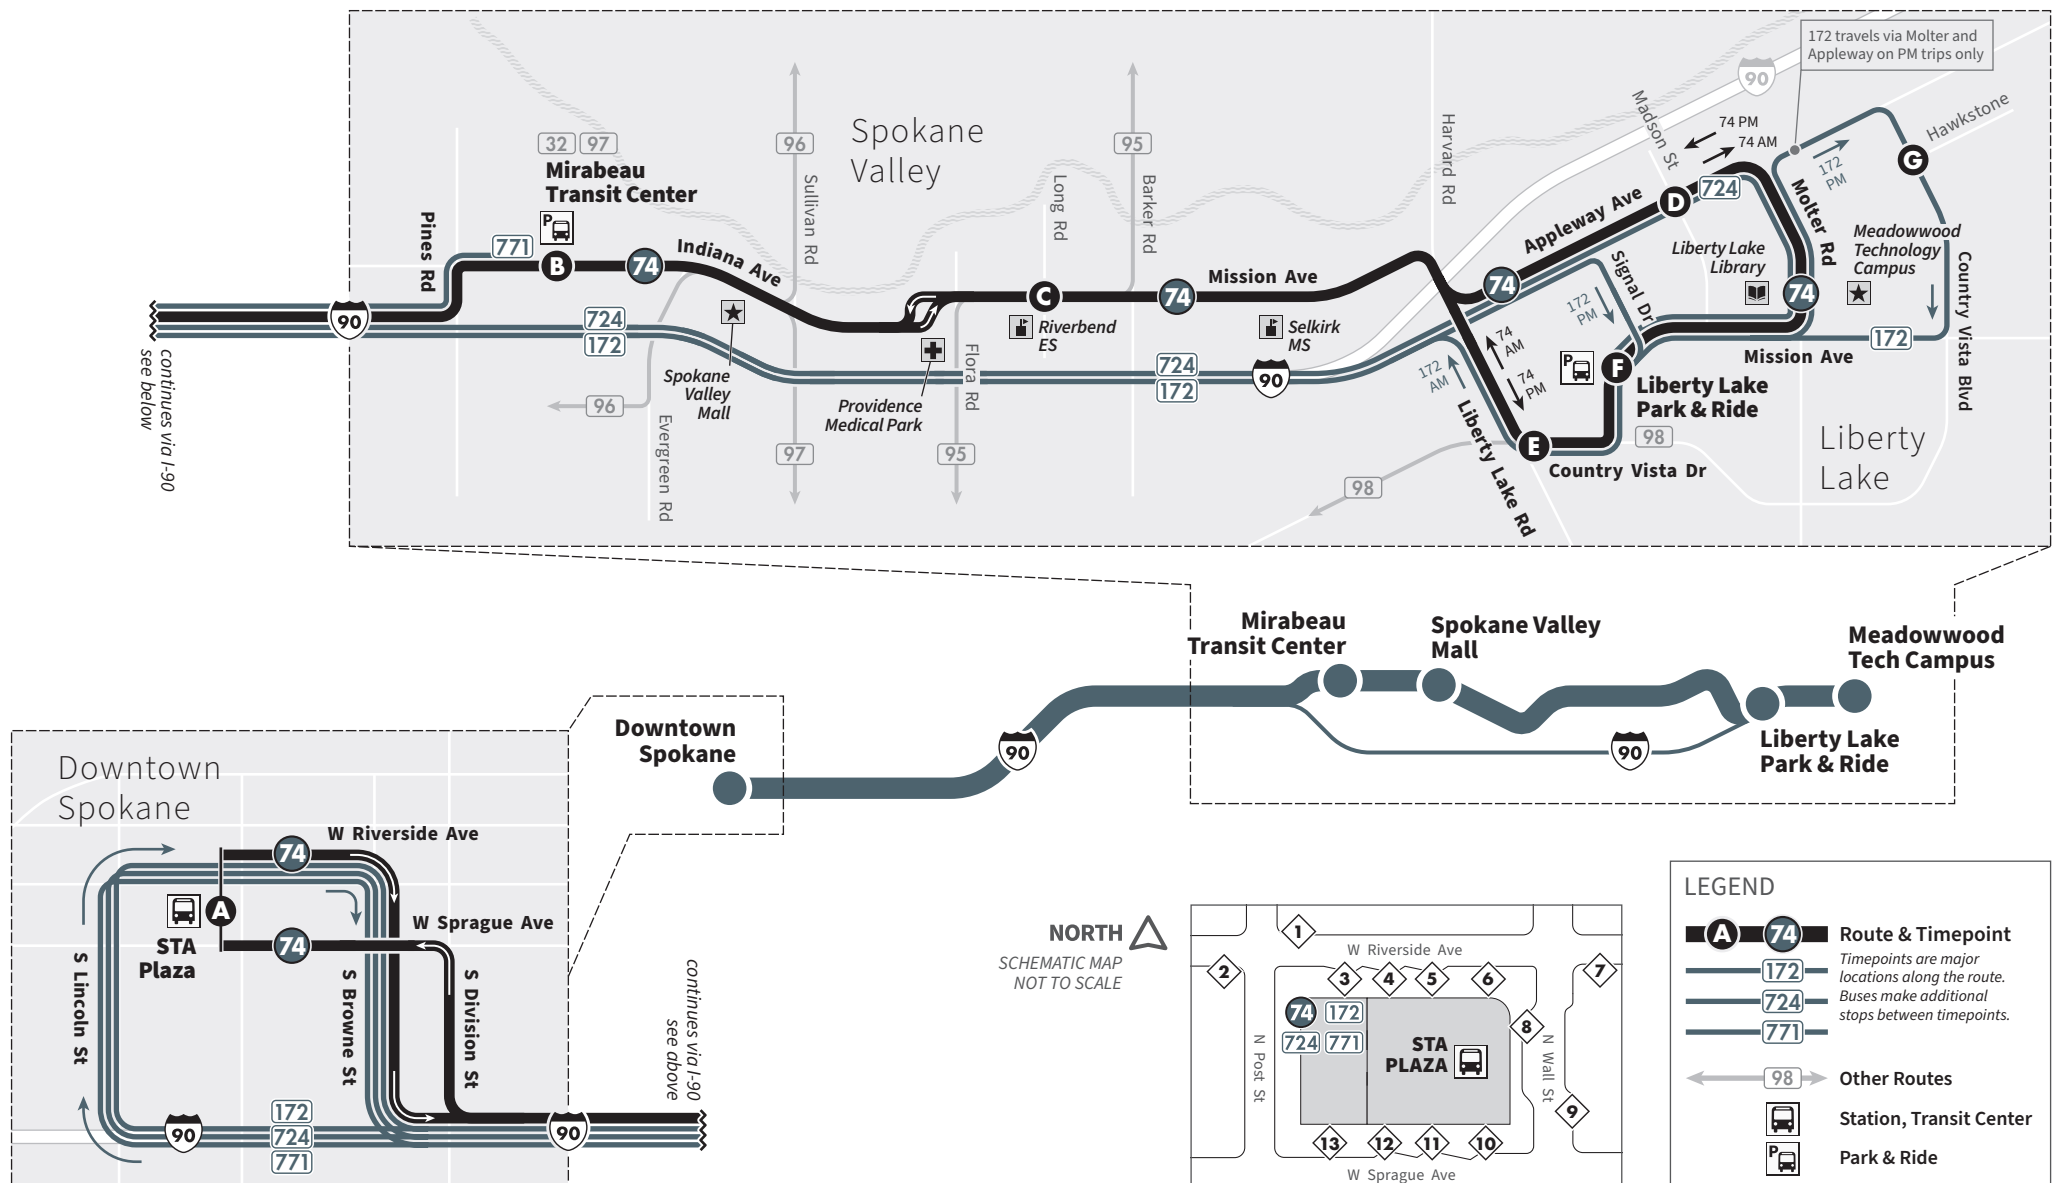

CONNECT WITH  
SPOKANE TRANSIT!

September 2024

- 74** Mirabeau/ Liberty Lake
- 172** Liberty Lake Express
- 724** Liberty Lake Tech Express
- 771** Mirabeau Express

Effective September 2024

All services are accessible for people using wheelchairs.

**74** Mirabeau/ Liberty Lake

**172** Liberty Lake Express

**724** Liberty Lake Tech Express

**771** Mirabeau Express

**74 771 WEEKDAY TO DOWNTOWN**

Route	Liberty Lake Park & Ride	Country Vista Dr Liberty Lake Rd	Appleway Madson	Mission Long	Mirabeau Transit Center	STA Plaza Arrive	continues as
	F	E	D	C	B	A	
74	5:11	5:12	---	5:19	5:26	5:42	
74	5:44	5:45	---	5:52	5:59	6:15	
771	---	---	---	---	6:28	6:45	
74	6:25	6:26	---	6:34	6:43	7:00	60 >
771	---	---	---	---	6:58	7:15	
74	6:55	6:56	---	7:04	7:13	7:30	60 >
771	---	---	---	---	7:28	7:45	
74	7:25	7:26	---	7:34	7:43	8:00	60 >
771	---	---	---	---	7:58	8:15	
74	7:56	7:57	---	8:05	8:14	8:30	60 >
74	8:26	8:27	---	8:35	8:44	9:00	60 >
74	8:56	8:57	---	9:05	9:14	9:30	60 >
74	9:26	9:27	---	9:35	9:44	10:00	60 >
74	9:56	9:57	---	10:05	10:14	10:30	60 >
74	10:26	10:27	---	10:35	10:44	11:00	60 >
74	10:56	10:57	---	11:05	11:14	11:30	60 >
74	11:26	11:27	---	11:35	11:44	12:00	60 >
74	11:56	11:57	---	12:05	12:14	12:30	60 >
74	12:22	---	12:27	12:35	12:44	1:00	60 >
74	12:52	---	12:57	1:05	1:14	1:30	60 >
74	1:22	---	1:27	1:35	1:44	2:00	60 >
74	1:49	---	1:54	2:02	2:13	2:30	60 >
74	2:19	---	2:24	2:32	2:43	3:00	60 >
74	2:49	---	2:54	3:02	3:13	3:30	60 >
74	3:19	---	3:24	3:32	3:43	4:00	60 >
74	---	---	---	---	x3:58	4:15	
74	3:49	---	3:54	4:02	4:13	4:30	60 >
74	4:19	---	4:24	4:32	4:43	5:00	60 >
74	4:49	---	4:54	5:02	5:13	5:30	60 >
74	5:22	---	5:27	5:35	5:44	6:00	60 >
74	5:52	---	5:57	6:05	6:14	6:30	
74	6:22	---	6:27	6:35	6:44	7:00	60 >
74	6:52	---	6:57	7:05	7:14	7:30	
74	7:32	---	7:37	7:45	7:54	8:10	60 >
74	8:32	---	8:37	8:45	8:54	9:10	60 >
74	9:37	---	9:42	9:50	9:59	10:15	