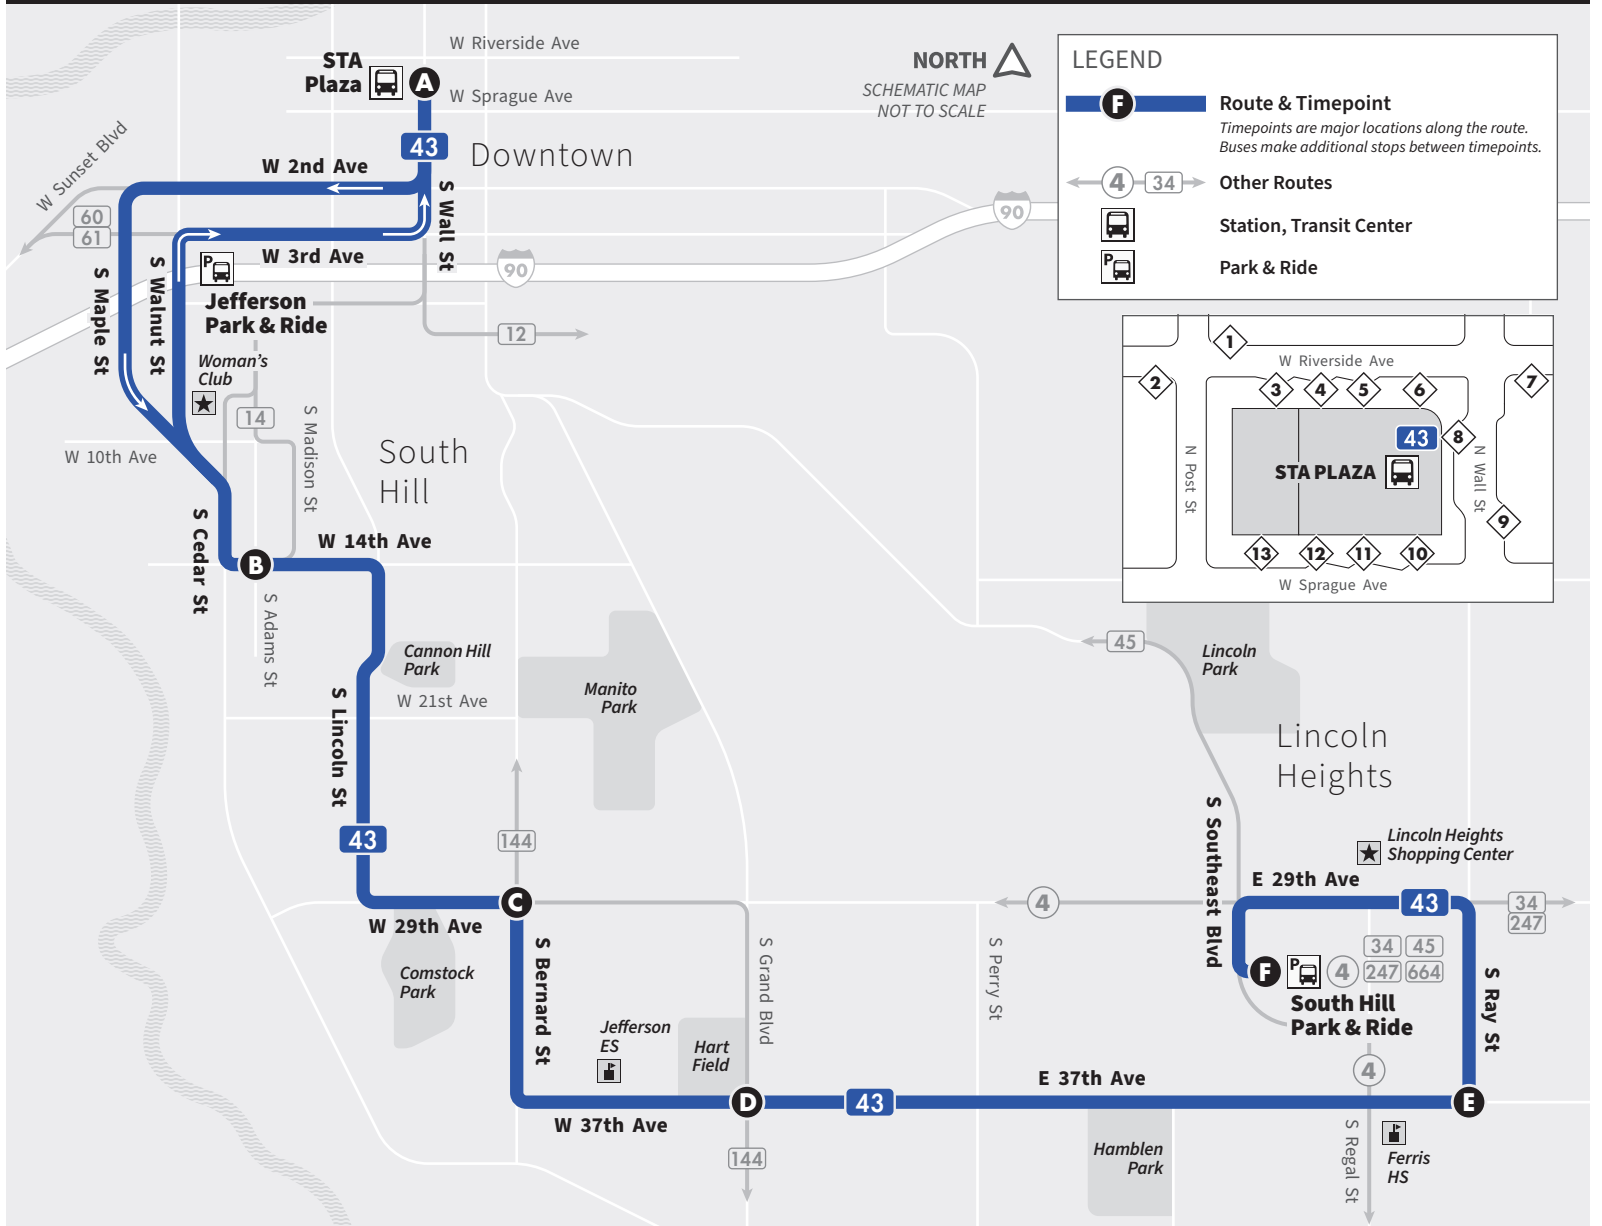

*All services are accessible for people using wheelchairs.*

**43 Lincoln/37th Ave**

**43 WEEKDAY FROM DOWNTOWN**

STA Plaza Bay 8	14th Adams	29th Bernard	37th Grand	Ray 35th	South Hill Park & Ride
A	B	C	D	E	F
6:20	6:27	6:32	6:35	6:39	6:47
6:50	6:57	7:02	7:05	7:09	7:17
7:20	7:27	7:32	7:35	7:39	7:47
7:50	7:57	8:02	8:05	8:09	8:17
8:20	8:27	8:32	8:35	8:39	8:47
8:50	8:57	9:02	9:05	9:09	9:17
9:20	9:27	9:32	9:35	9:39	9:47
9:50	9:57	10:02	10:05	10:09	10:17
10:20	10:27	10:32	10:35	10:39	10:47
10:50	10:57	11:02	11:05	11:09	11:17
11:20	11:27	11:32	11:35	11:39	11:47
11:50	11:57	<b>12:02</b>	<b>12:05</b>	<b>12:09</b>	<b>12:17</b>
<b>12:20</b>	<b>12:27</b>	<b>12:32</b>	<b>12:35</b>	<b>12:39</b>	<b>12:47</b>
<b>12:50</b>	<b>12:57</b>	<b>1:02</b>	<b>1:05</b>	<b>1:09</b>	<b>1:17</b>
<b>1:20</b>	<b>1:27</b>	<b>1:32</b>	<b>1:35</b>	<b>1:39</b>	<b>1:47</b>
1:50	1:57	2:02	2:05	2:09	2:17
2:20	2:28	2:34	2:36	2:43	2:50
2:50	2:58	3:04	3:06	3:13	3:20
3:20	3:28	3:34	3:36	3:43	3:50
3:50	3:58	4:04	4:06	4:13	4:20
4:20	4:28	4:34	4:36	4:43	4:50
4:50	4:58	5:04	5:06	5:13	5:20
5:20	5:27	5:32	5:34	5:41	5:47
5:50	5:57	6:02	6:04	6:11	6:17
6:20	6:27	6:32	6:34	6:41	6:47
7:20	7:27	7:32	7:34	7:41	7:47
8:20	8:27	8:32	8:34	8:41	8:47
9:20	9:27	9:32	9:34	9:41	9:47
10:20	10:27	10:31	10:34	10:37	10:44
11:20	11:27	11:31	11:34	11:37	11:44