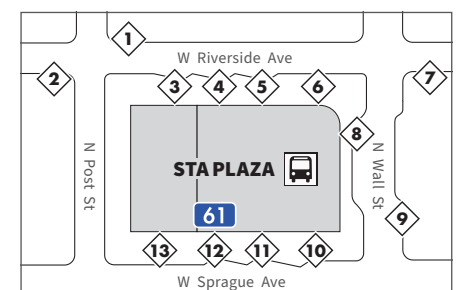

All services are accessible for people using wheelchairs.

61 Highway 2/Fairchild

More Options!

Between STA Plaza and Sunset Hwy & Flint Rd, **Route 60** and **Route 61** combine for more frequent service. If your whole trip is east of Flint Rd, use either route!

61 WEEKDAY FROM DOWNTOWN

STA Plaza Bay 12	Sunset Cannon	Sunset Rustle	Northern Quest Casino	6th Lawson	Spokane Tribe Casino	Fairchild AFB Front Gate	Fairchild Commissary
A	B	C	D	E	F	G	H
5:50	5:54	5:59	6:08	6:13	6:17	6:23	---
b 6:20	6:24	6:29	6:38	6:43	6:47	6:53	6:56*
a 6:50	6:54	6:59	7:08	7:13	7:17	7:23	7:26
7:20	7:24	7:29	7:38	7:43	7:47	7:53	---
7:50	7:54	7:59	8:08	8:13	8:17	8:23	---
8:20	8:24	8:29	8:38	8:43	8:47	8:53	---
8:50	8:54	8:59	9:08	9:13	9:17	9:23	---
9:20	9:24	9:29	9:38	9:43	9:47	9:53	---
9:50	9:54	9:59	10:08	10:13	10:17	10:23	---
10:20	10:24	10:29	10:38	10:43	10:47	10:53	---
10:50	10:54	10:59	11:08	11:13	11:17	11:23	---
11:20	11:24	11:29	11:38	11:43	11:47	11:53	---
11:50	11:54	11:59	12:08	12:13	12:17	12:23	---
12:20	12:24	12:29	12:38	12:43	1:02	1:08	---
12:50	12:54	12:59	1:08	1:13	1:32	1:38	---
1:20	1:24	1:29	1:38	1:43	2:02	2:08	---
a 1:50	1:54	1:59	2:08	2:13	2:17	2:23	2:26
2:20	2:24	2:29	2:38	2:43	2:47	2:53	---
a 2:50	2:54	2:59	3:08	3:13	3:17	3:23	3:26
3:20	3:24	3:29	3:38	3:43	3:47	3:53	---
b 3:50	3:54	3:59	4:08	4:13	4:17	4:23	4:26*
4:20	4:24	4:29	4:38	4:43	4:47	4:53	---
a 4:50	4:54	4:59	5:08	5:13	5:17	5:23	5:26
5:20	5:24	5:29	5:38	5:43	5:47	5:53	---
5:50	5:54	5:59	6:08	6:13	6:33	6:39	---
6:20	6:24	6:29	6:38	6:43	7:03	7:09	---
6:50	6:54	6:59	7:08	7:13	7:33	7:39	---
7:20	7:24	7:29	7:38	7:43	8:03	8:09	---
7:50	7:54	7:59	8:08	8:13	8:33	8:39	---
8:20	8:24	8:29	8:38	8:43	9:03	9:09	---
8:50	8:54	8:59	9:08	9:13	9:33	9:39	---
9:20	9:24	9:29	9:38	9:43	10:03	10:09	---
9:50	9:54	9:59	10:08	10:13	10:28	10:34	---
10:20	10:24	10:29	10:38	10:43	10:47	10:53	---
10:50	10:54	10:59	11:08	11:13	11:17	11:23	---
11:20	11:24	11:29	11:38	11:43	11:47	11:53	---