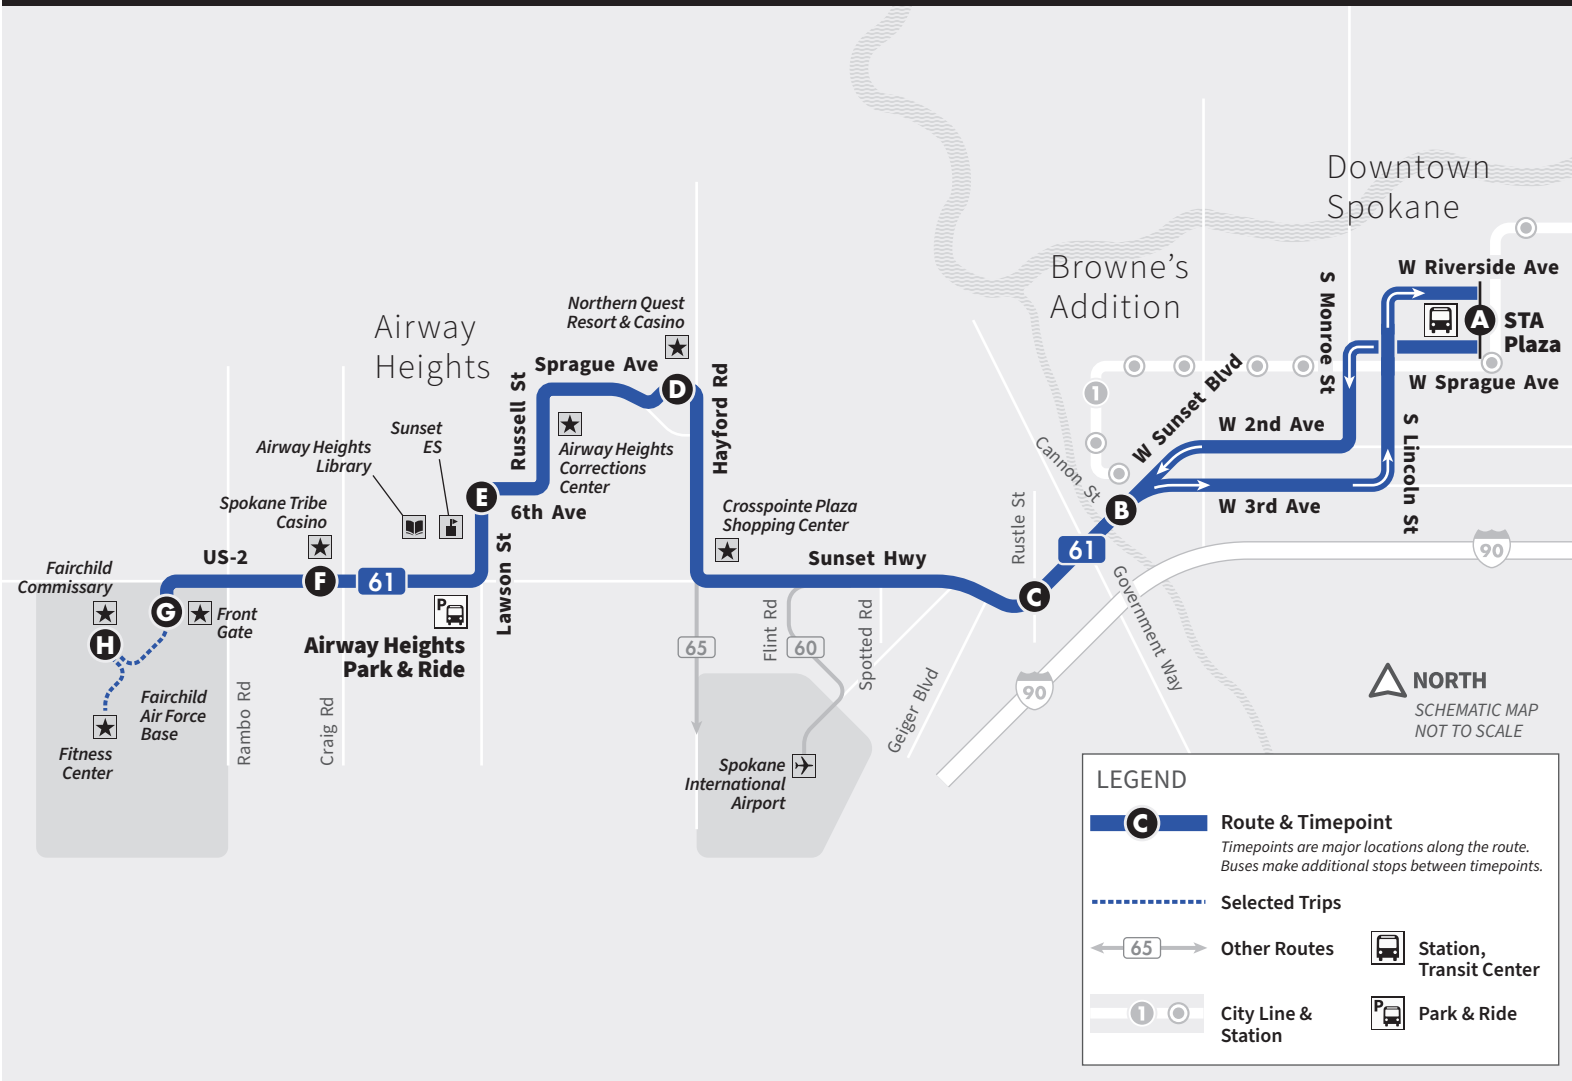

61

Highway 2/ Fairchild

Effective September 2024

- Fairchild Air Force Base
- Spokane Tribe Casino
- Airway Heights
- Northern Quest Casino
- Sunset Hwy
- W 2nd Ave / W 3rd Ave
- Downtown Spokane
STA Plaza

All services are accessible for people using wheelchairs.

61 Highway 2/Fairchild

More Options!

Between STA Plaza and Sunset Hwy & Flint Rd, **Route 60** and **Route 61** combine for more frequent service. If your whole trip is east of Flint Rd, use either route!