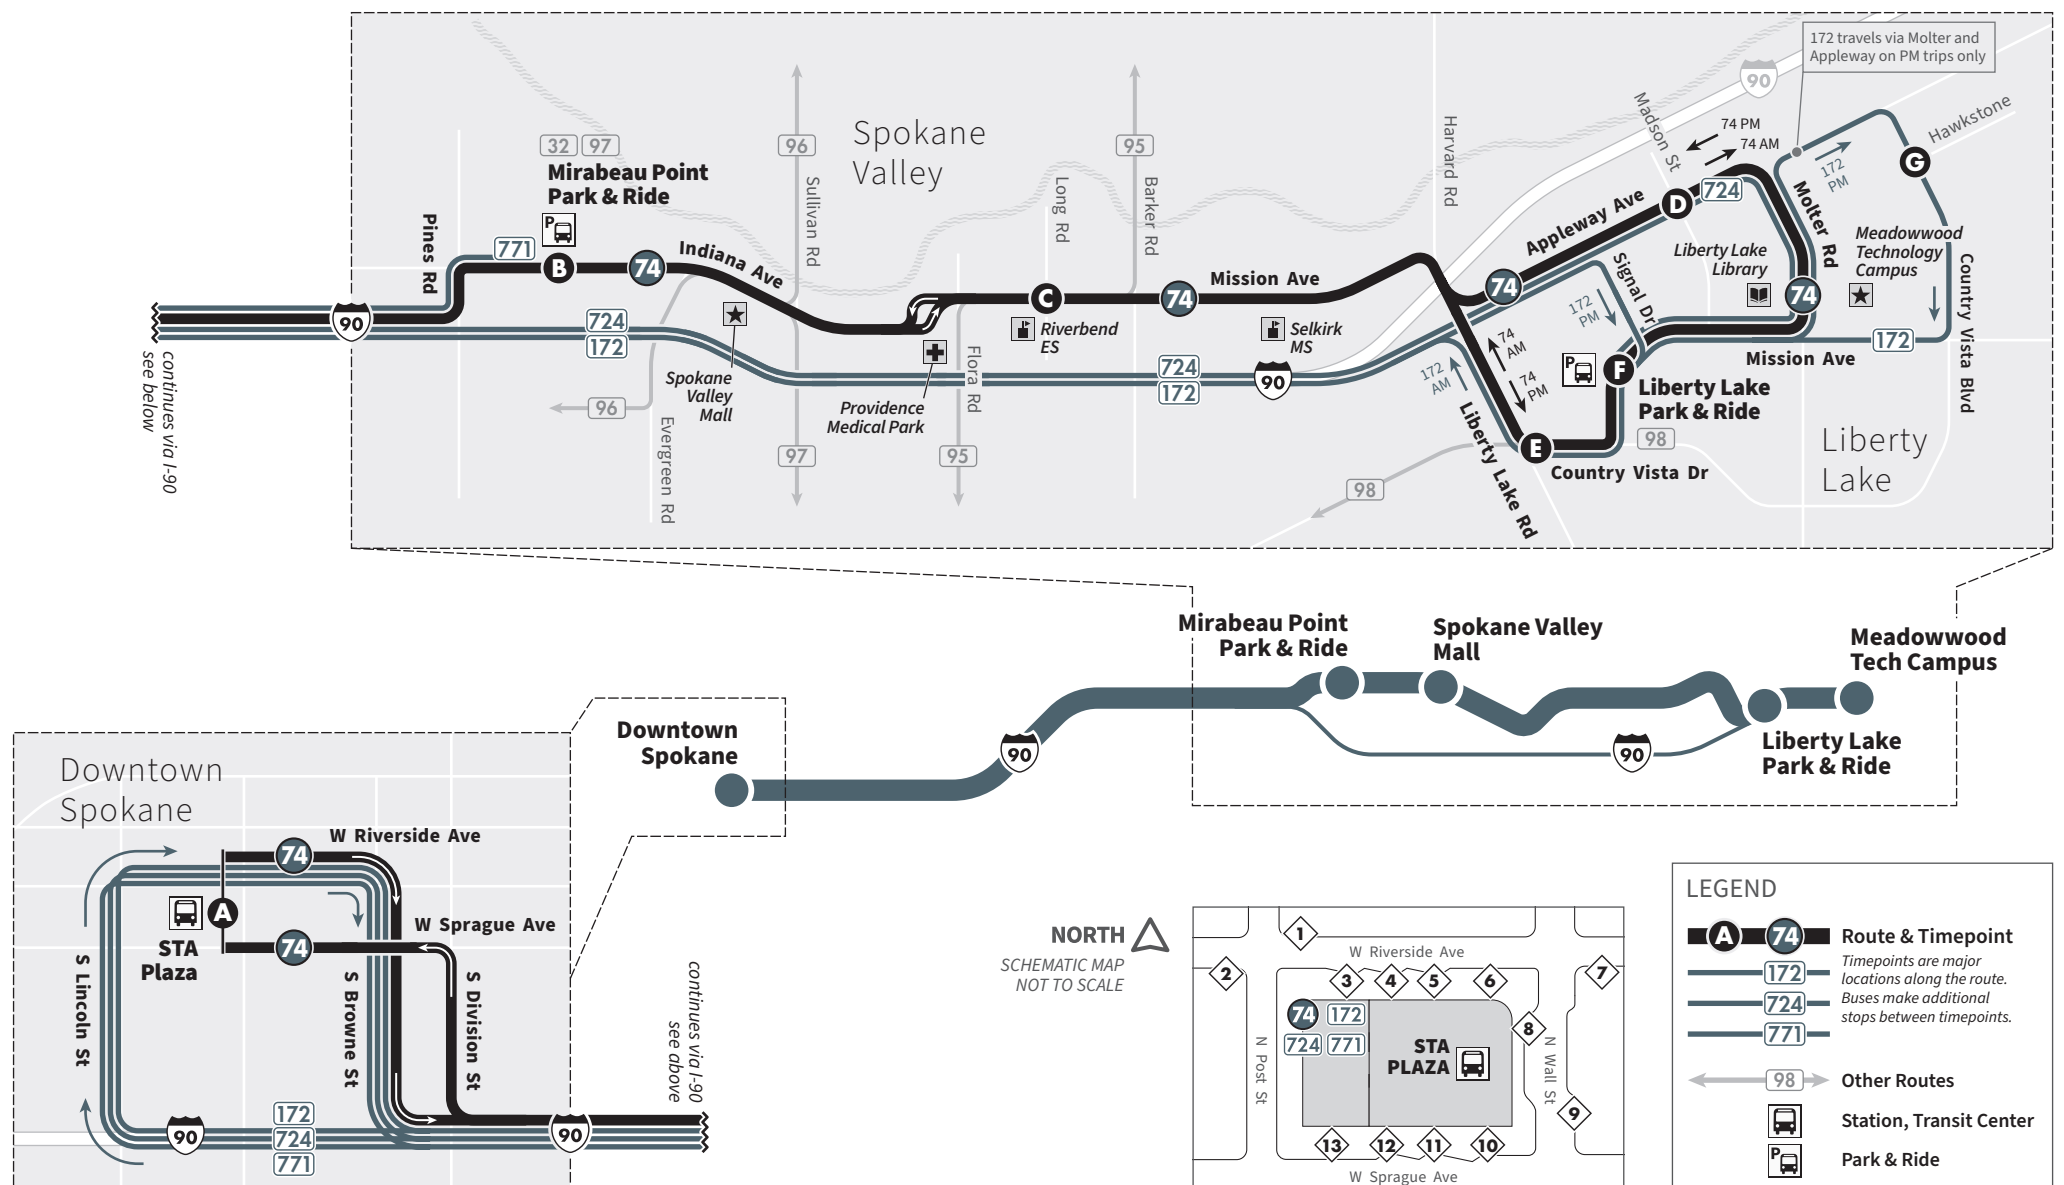

CONNECT WITH  
SPOKANE TRANSIT!

September 2024

- 74** Mirabeau/ Liberty Lake
- 172** Liberty Lake Express
- 724** Liberty Lake Tech Express
- 771** Mirabeau Express

Effective September 2024

All services are accessible for people using wheelchairs.

**74** Mirabeau/ Liberty Lake

**172** Liberty Lake Express

**724** Liberty Lake Tech Express

**771** Mirabeau Express

**LEGEND**

- A 74** Route & Timepoint
- 172** Timepoints are major locations along the route. Buses make additional stops between timepoints.
- 724**
- 771**
- 98** Other Routes
- Station, Transit Center
- Park & Ride