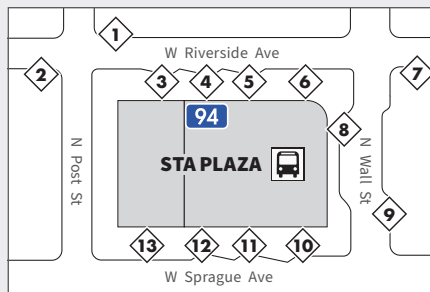

Spokane Transit offers discounted fares on our Fixed Route services through a variety of Reduced and Zero-Fare programs. An application and more information can be found at spokanetransit.com/reducedfare.

**YOUTH 18 & UNDER
RIDE FREE ON STA**
spokanetransit.com/youth

CUSTOMER SERVICE & INFORMATION

Customer Service at STA Plaza

701 W Riverside Ave
Monday–Friday, 7:00am–6:00pm
Saturday, Noon–5:00pm

Call Center

509-328-RIDE (7433)
Monday–Saturday, 7:00am–7:00pm
Sunday & Holidays, 8:00am–6:00pm

TTY/Hearing Impaired

WA Relay 711

spokanetransit.com

Trip Planning

If you would like assistance planning your ride or need additional schedule or service info, call 509-328-RIDE (7433) or TTY WA Relay 711.

Accessible Formats

People with disabilities who need this information in accessible formats may call (509) 325-6094, TTY Relay 711 or email ombudsman@spokanetransit.com.

94

**East Central/
Millwood**

Effective September 2024

- Millwood
- Argonne Village
- E Broadway Ave
- East Central
- Liberty Park
- WorkSource
- Downtown Spokane
  STA Plaza

All services are accessible for people using wheelchairs.

September 2024

CONNECT WITH SPOKANE TRANSIT!

94 East Central/Millwood

LEGEND

- **F** Route & Timepoint
  Timepoints are major locations along the route. Buses make additional stops between timepoints.
- **4 32** Other Routes
- **---** Snow Detour
- Station, Transit Center

NORTH
SCHEMATIC MAP
NOT TO SCALE

For Snow Detour information, see spokanetransit.com/snow