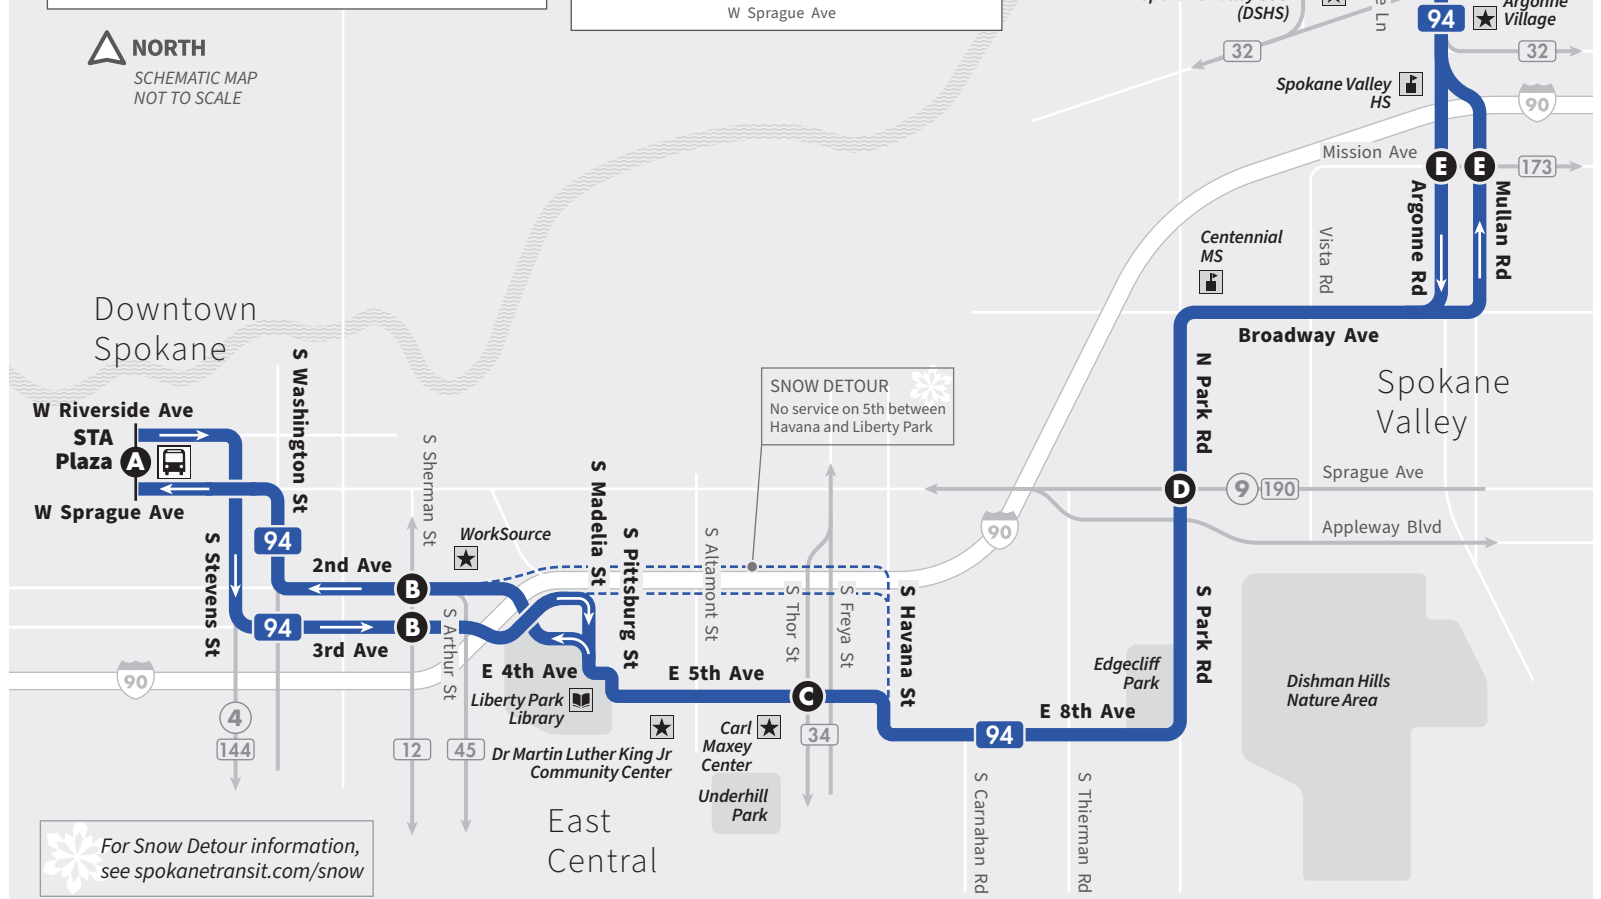

Spokane Transit offers discounted fares on our Fixed Route services through a variety of Reduced and Zero-Fare programs. An application and more information can be found at spokanetransit.com/reducedfare.

**YOUTH 18 & UNDER
RIDE FREE ON STA**
spokanetransit.com/youth

CUSTOMER SERVICE & INFORMATION

Customer Service at STA Plaza

701 W Riverside Ave
Monday–Friday, 7:00am–6:00pm
Saturday, Noon–5:00pm

Call Center

509-328-RIDE (7433)
Monday–Saturday, 7:00am–7:00pm
Sunday & Holidays, 8:00am–6:00pm

TTY/Hearing Impaired

WA Relay 711

spokanetransit.com

Trip Planning

If you would like assistance planning your ride or need additional schedule or service info, call 509-328-RIDE (7433) or TTY WA Relay 711.

Accessible Formats

People with disabilities who need this information in accessible formats may call (509) 325-6094, TTY Relay 711 or email ombudsman@spokanetransit.com.

94

**East Central/
Millwood**

Effective September 2024

- Millwood
- Argonne Village
- E Broadway Ave
- East Central
- Liberty Park
- WorkSource
- Downtown Spokane
  STA Plaza

All services are accessible for people using wheelchairs.

September 2024

CONNECT WITH SPOKANE TRANSIT!

94 East Central/Millwood

LEGEND

- **F** Route & Timepoint
  Timepoints are major locations along the route. Buses make additional stops between timepoints.
- **4 32** Other Routes
- **---** Snow Detour
- Station, Transit Center

NORTH
SCHEMATIC MAP
NOT TO SCALE

For Snow Detour information, see spokanetransit.com/snow