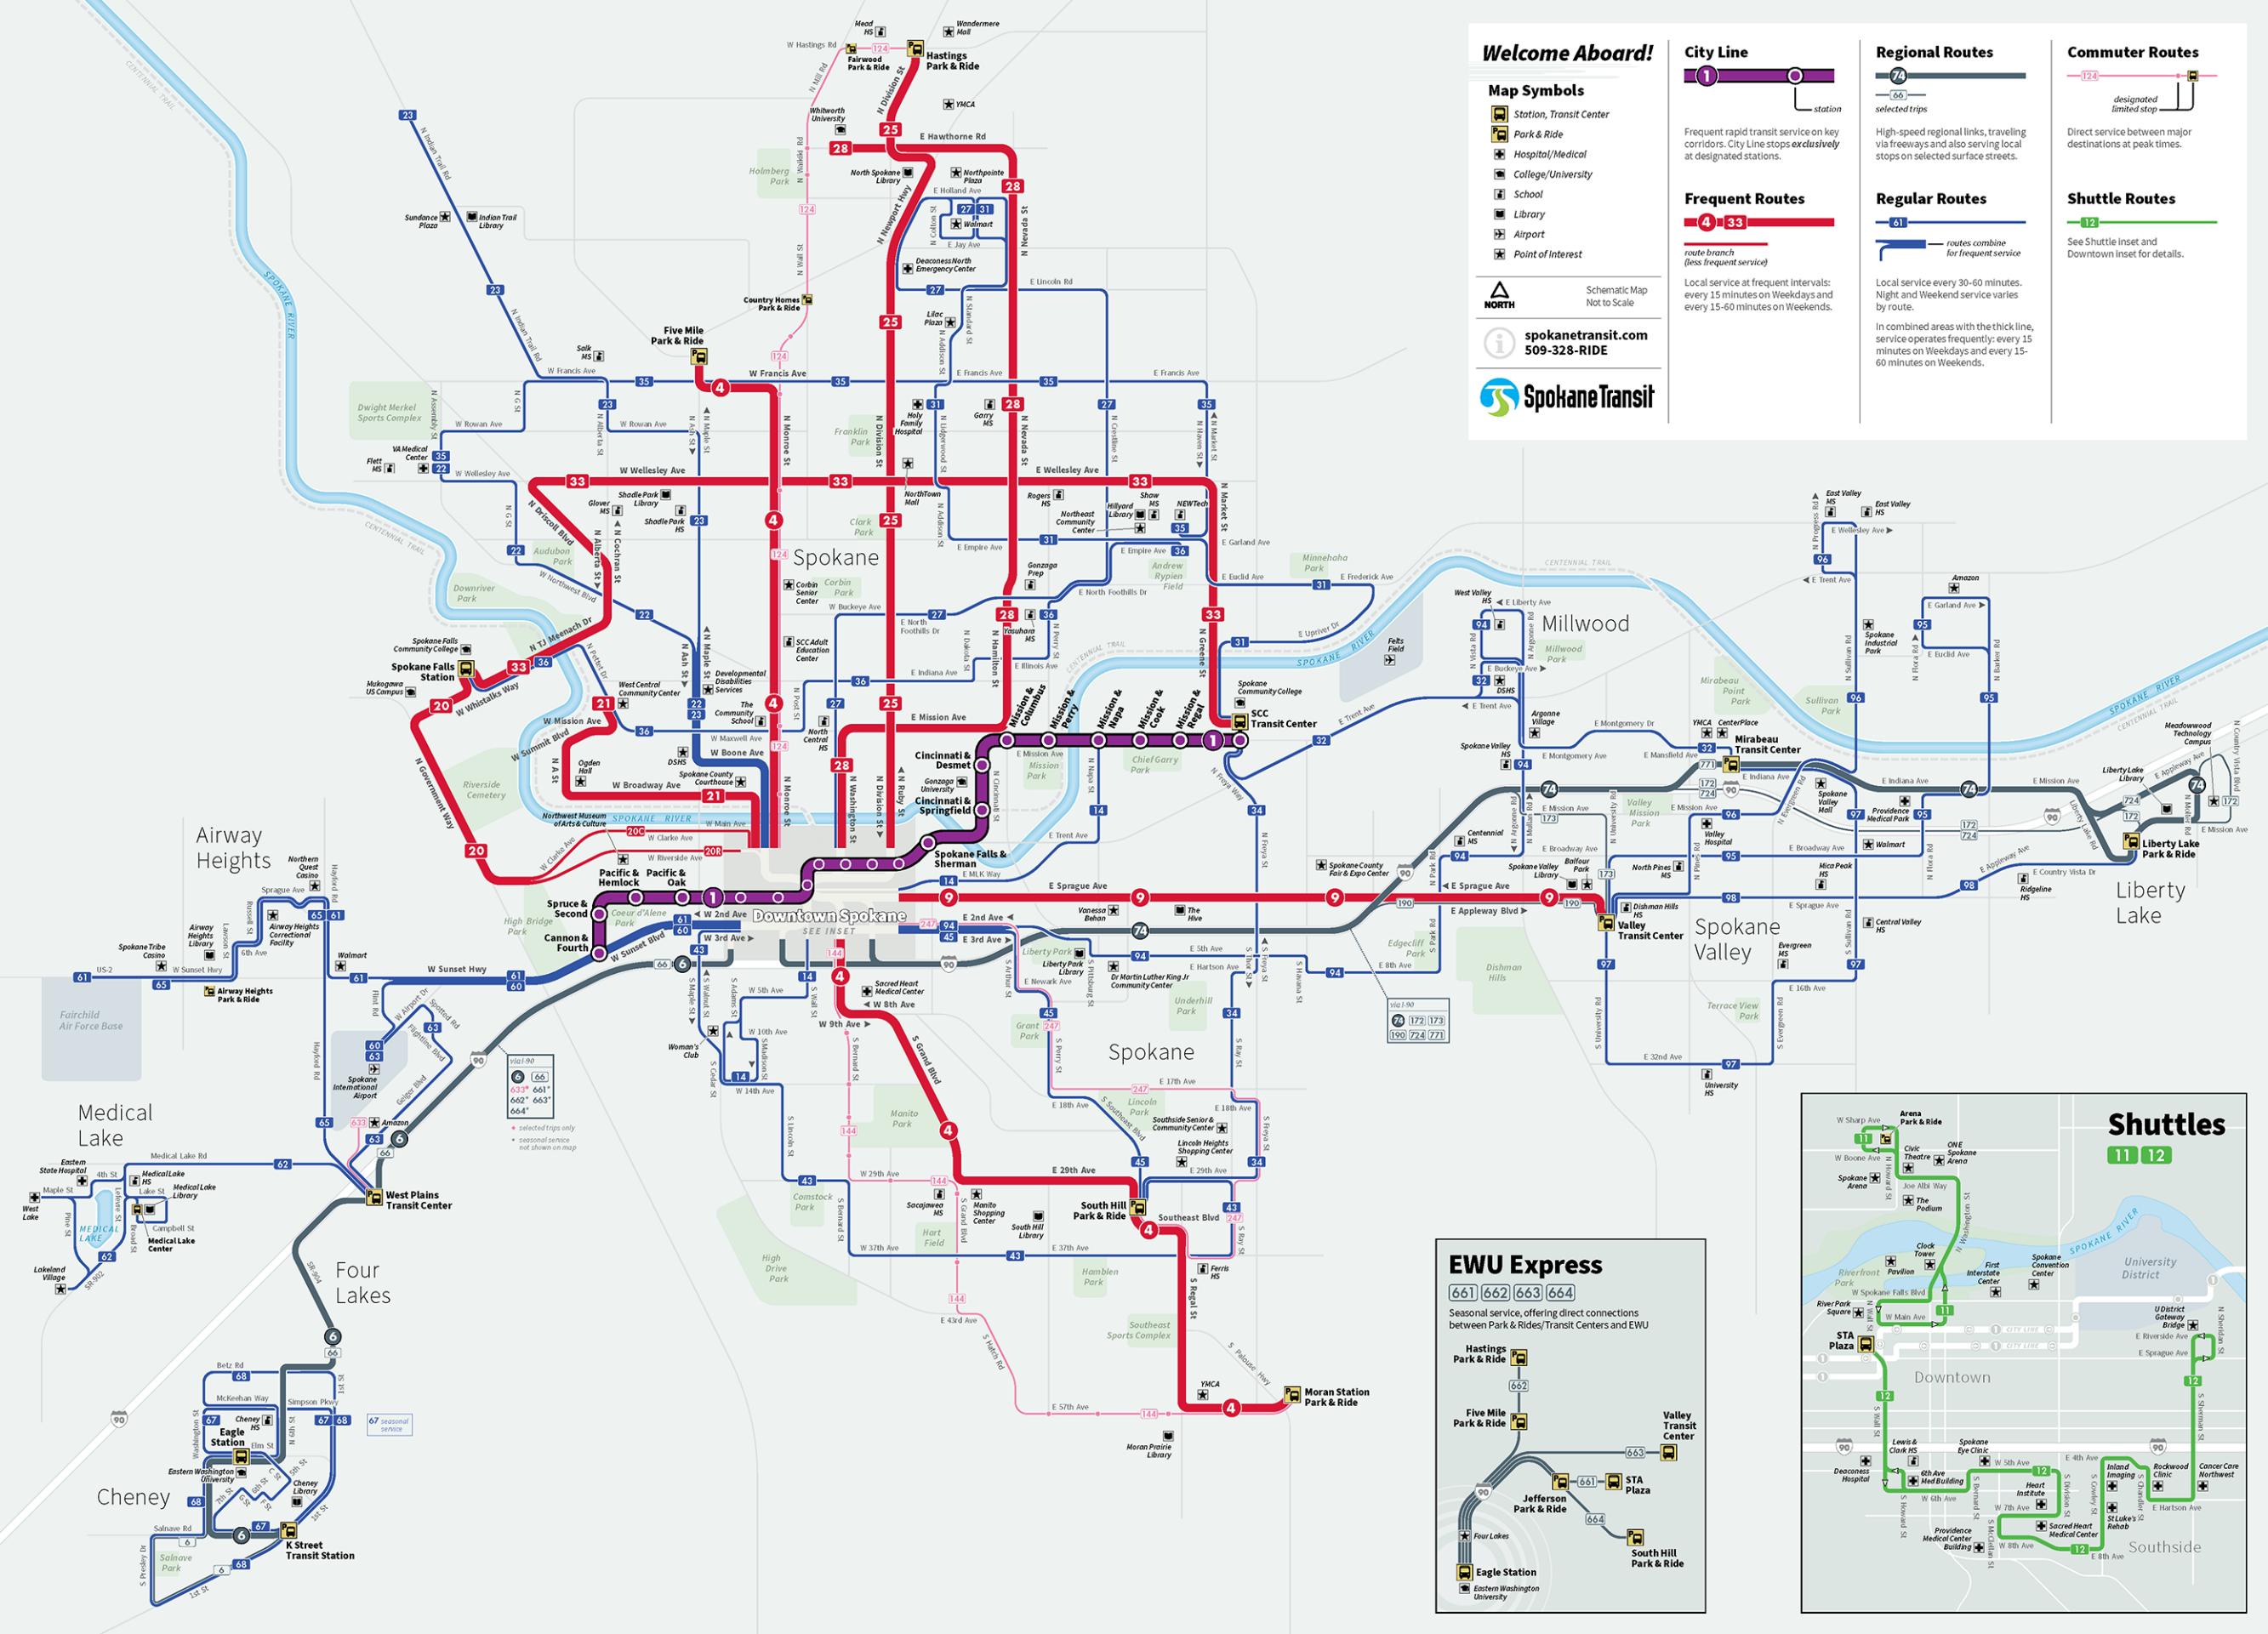

Welcome Aboard!

Map Symbols

- Station, Transit Center
- Park & Ride
- Hospital/Medical
- College/University
- School
- Library
- Airport
- Point of Interest

Schematic Map
Not to Scale

spokanetransit.com
509-328-RIDE

City Line

Frequent Routes

Regional Routes

Regular Routes

Local service every 30-60 minutes. Night and Weekend service varies by route.

Commuter Routes

Direct service between major destinations at peak times.

Shuttle Routes

See Shuttle inset and Downtown inset for details.

EWU Express

661 662 663 664

Seasonal service, offering direct connections between Park & Rides/Transit Centers and EWU

Shuttles

11 12