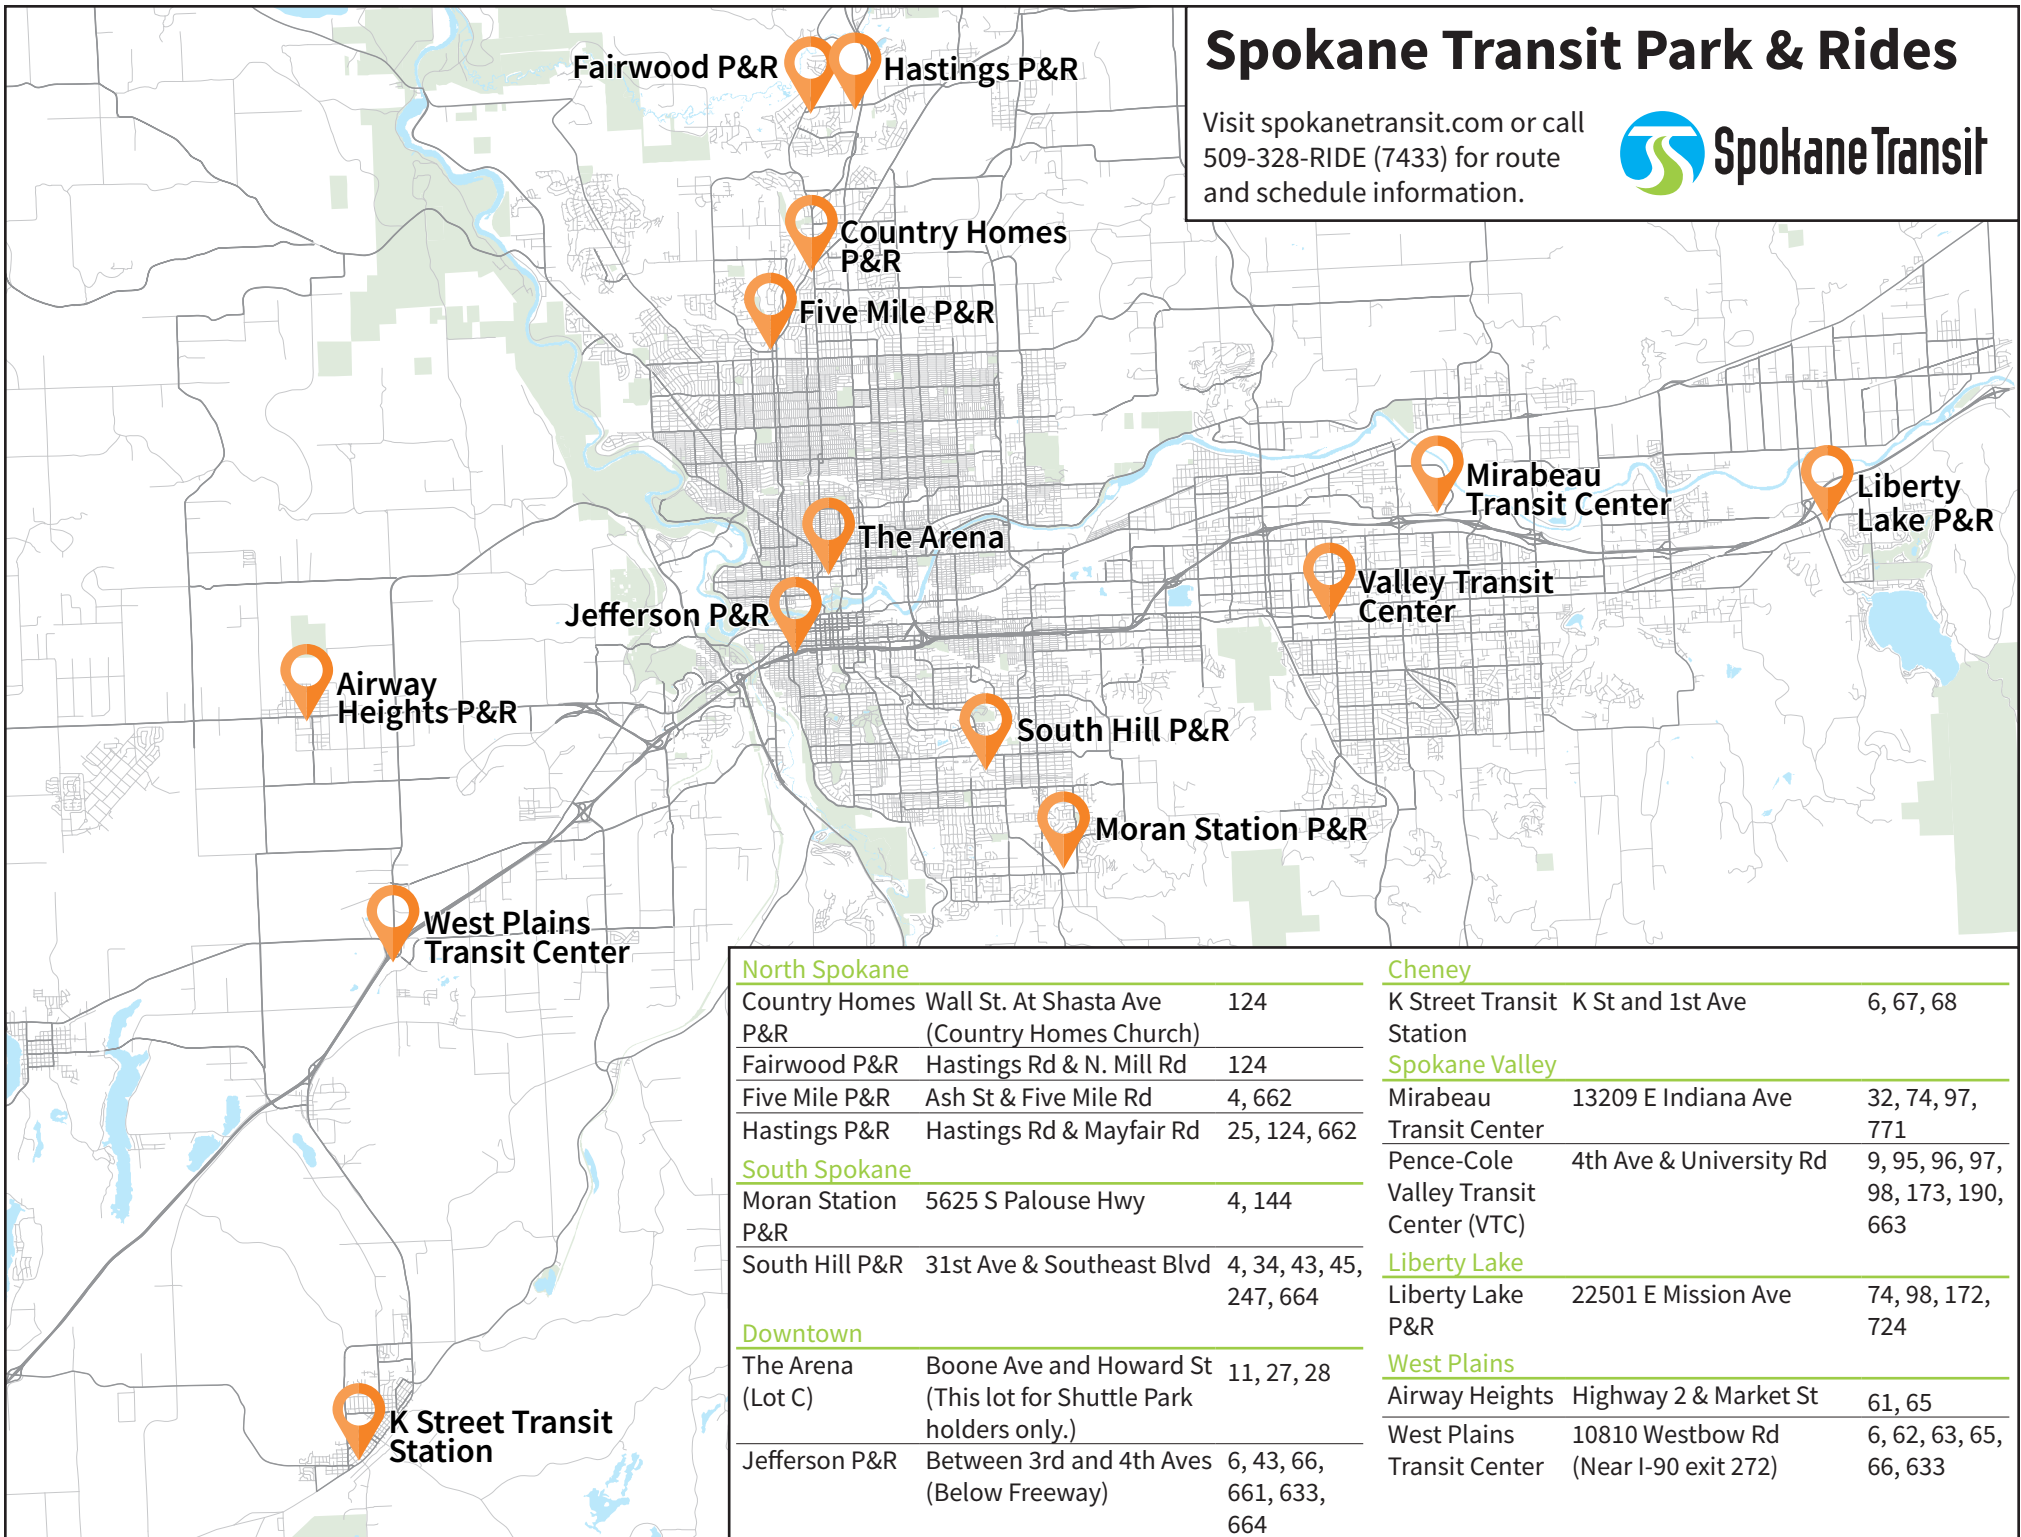

Spokane Transit Park & Rides

Visit spokanetransit.com or call 509-328-RIDE (7433) for route and schedule information.

North Spokane

| | | |
|-------------------|---|--------------|
| Country Homes P&R | Wall St. At Shasta Ave (Country Homes Church) | 124 |
| Fairwood P&R | Hastings Rd & N. Mill Rd | 124 |
| Five Mile P&R | Ash St & Five Mile Rd | 4, 662 |
| Hastings P&R | Hastings Rd & Mayfair Rd | 25, 124, 662 |

South Spokane

| | | |
|-------------------|---------------------------|-------------------------|
| Moran Station P&R | 5625 S Palouse Hwy | 4, 144 |
| South Hill P&R | 31st Ave & Southeast Blvd | 4, 34, 43, 45, 247, 664 |

Downtown

| | | |
|-------------------|---|--------------------------|
| The Arena (Lot C) | Boone Ave and Howard St (This lot for Shuttle Park holders only.) | 11, 27, 28 |
| Jefferson P&R | Between 3rd and 4th Aves (Below Freeway) | 6, 43, 66, 661, 633, 664 |

Cheney

| | | |
|--------------------------|------------------|-----------|
| K Street Transit Station | K St and 1st Ave | 6, 67, 68 |
|--------------------------|------------------|-----------|

Spokane Valley