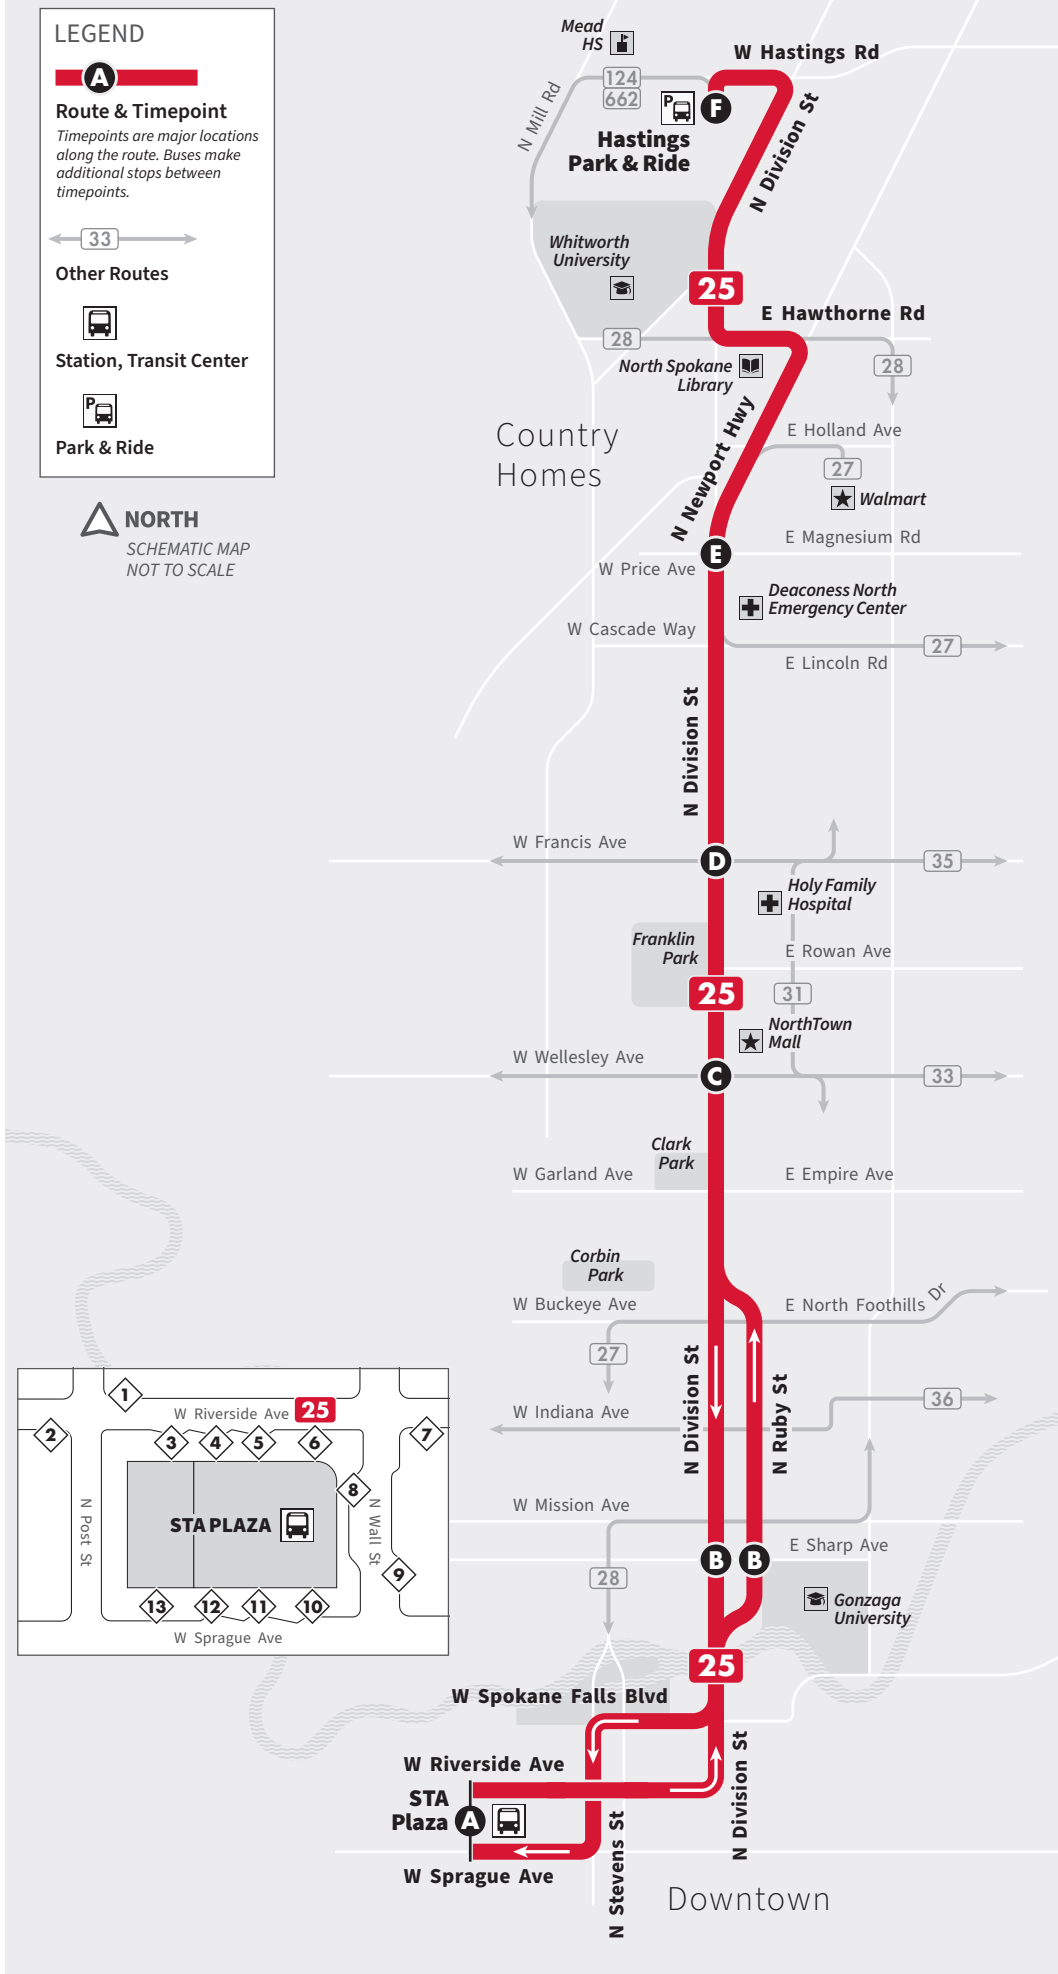

25 Division

LEGEND

- Route & Timepoint**
Timepoints are major locations along the route. Buses make additional stops between timepoints.
- Other Routes**
- Station, Transit Center**
- Park & Ride**

NORTH
SCHEMATIC MAP
NOT TO SCALE