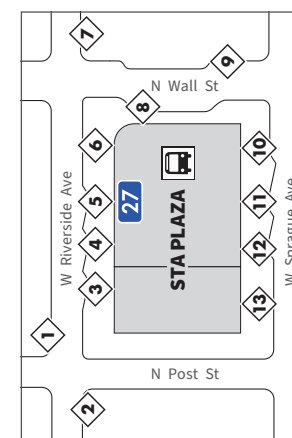

- Northpointe Plaza
- Rogers High School
- Hillyard
- Gonzaga Prep
- E North Foothills Dr
- North Central High School
- Downtown Spokane
STA Plaza

All services are accessible for people using wheelchairs.

27 Crestline

January 2025

CONNECT WITH
SPOKANE TRANSIT!

27 WEEKDAY FROM DOWNTOWN

STA Plaza Bay 5	North Foothills Division	North Foothills Crestline	Crestline Wellesley	Crestline Francis	Lincoln Nevada	Dakota Jay
A	B	C	D	E	F	G
5:50	5:58	6:03	6:06	6:09	6:14	6:23
6:20	6:28	6:33	6:36	6:39	6:44	6:53
6:50	6:58	7:03	7:06	7:09	7:14	7:23
7:20	7:28	7:33	7:36	7:39	7:44	7:53
7:50	7:58	8:03	8:06	8:09	8:14	8:23
8:20	8:28	8:33	8:36	8:39	8:44	8:53
8:50	8:58	9:03	9:06	9:09	9:14	9:23
9:20	9:28	9:33	9:36	9:39	9:44	9:53
9:50	9:58	10:03	10:06	10:09	10:14	10:23
10:20	10:28	10:33	10:36	10:39	10:44	10:53
10:50	10:58	11:03	11:06	11:09	11:14	11:23
11:20	11:28	11:33	11:36	11:39	11:44	11:53
11:50	11:58	12:03	12:06	12:09	12:14	12:23
12:20	12:28	12:33	12:36	12:39	12:44	12:53
12:50	12:58	1:03	1:06	1:09	1:14	1:23
1:20	1:28	1:33	1:36	1:39	1:44	1:53
1:50	1:58	2:03	2:06	2:09	2:14	2:23
2:20	2:30	2:36	2:40	2:43	2:48	2:57
2:35	2:45	2:51	2:55	2:58	3:03	3:12
2:50	3:00	3:06	3:10	3:13	3:18	3:27
3:20	3:30	3:36	3:40	3:43	3:48	3:57
3:50	4:00	4:06	4:10	4:13	4:18	4:27
4:05	4:15	4:21	4:25	4:28	4:33	4:42
4:20	4:30	4:36	4:40	4:43	4:48	4:57
4:50	5:00	5:06	5:10	5:13	5:18	5:27
5:20	5:30	5:36	5:40	5:43	5:48	5:57
5:50	6:00	6:06	6:10	6:13	6:18	6:27
6:27	6:35	6:40	6:43	6:46	6:51	7:00
7:05	7:13	7:18	7:21	7:24	7:29	7:38
7:35	7:43	7:48	7:51	7:54	7:59	8:08
8:05	8:12	8:17	8:20	8:23	8:27	8:35
8:35	8:42	8:47	8:50	8:53	8:57	9:05
9:05	9:12	9:17	9:20	9:23	9:27	9:35
9:35	9:42	9:47	9:50	9:53	9:57	10:05
10:05	10:12	10:17	10:20	10:23	10:27	10:35
11:22	11:29	11:34	11:37	11:40	11:44	11:52