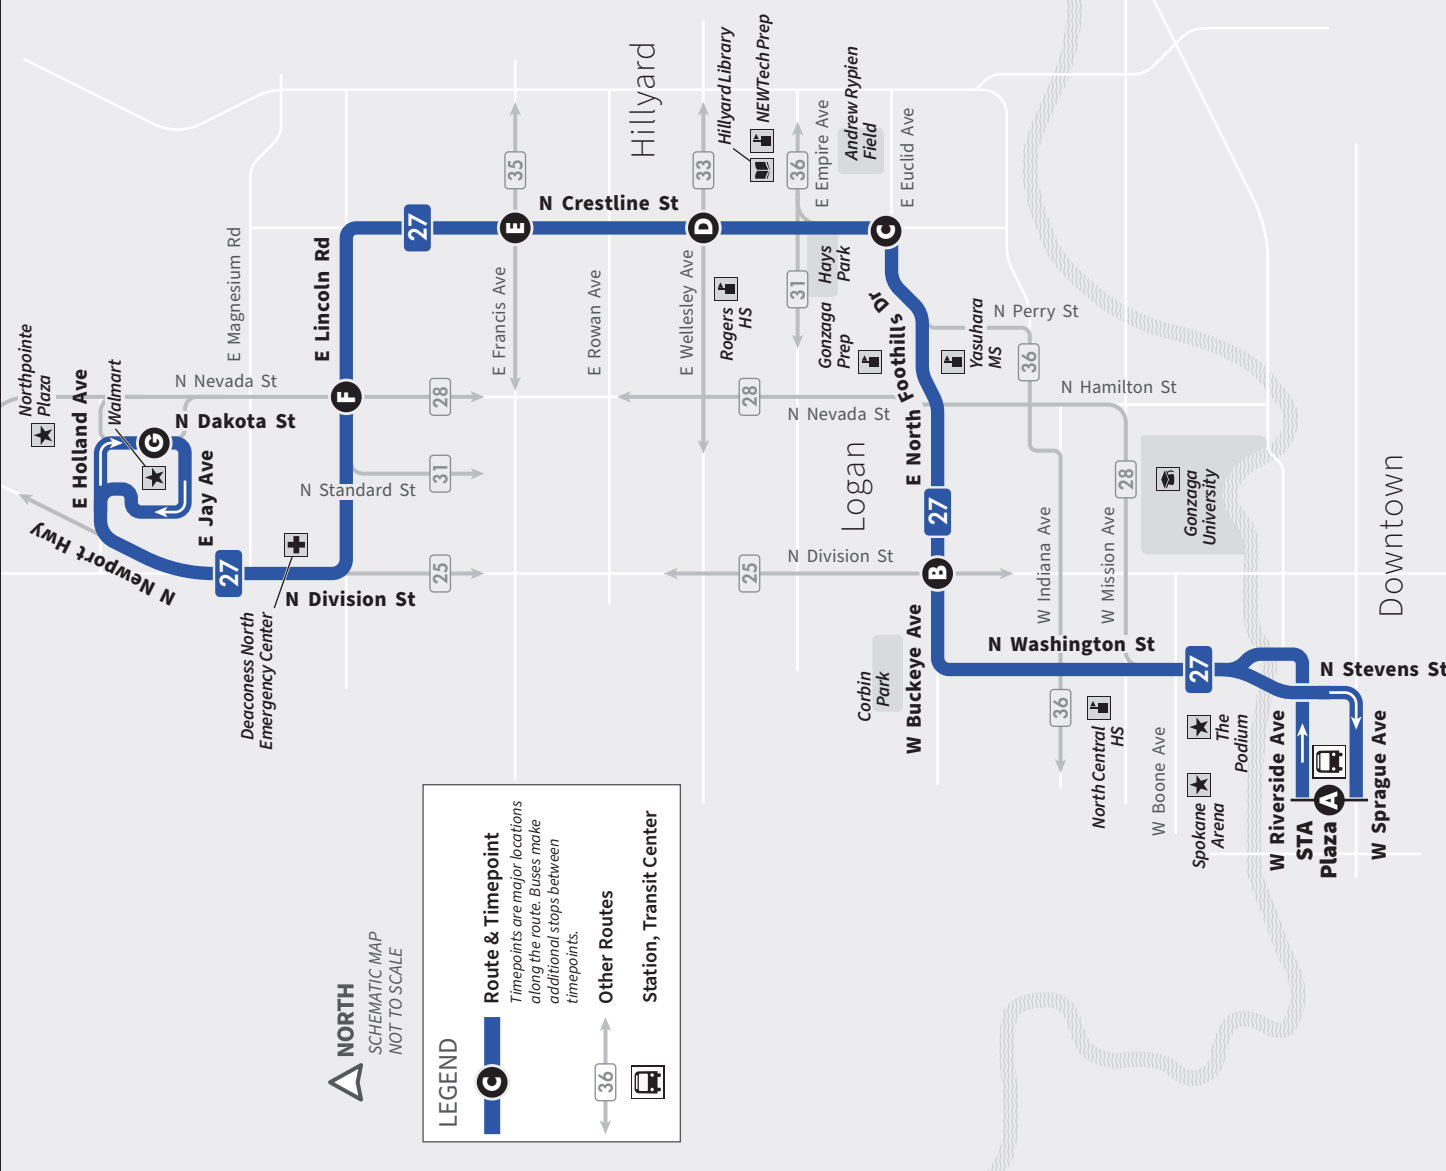

27 Crestline

January 2025

CONNECT WITH
SPOKANE TRANSIT!

27 WEEKDAY FROM DOWNTOWN

STA Plaza Bay 5	North Foothills Division	North Foothills Crestline	Crestline Wellesley	Crestline Francis	Lincoln Nevada	Dakota Jay
A	B	C	D	E	F	G
5:50	5:58	6:03	6:06	6:09	6:14	6:23
6:20	6:28	6:33	6:36	6:39	6:44	6:53
6:50	6:58	7:03	7:06	7:09	7:14	7:23
7:20	7:28	7:33	7:36	7:39	7:44	7:53
7:50	7:58	8:03	8:06	8:09	8:14	8:23
8:20	8:28	8:33	8:36	8:39	8:44	8:53
8:50	8:58	9:03	9:06	9:09	9:14	9:23
9:20	9:28	9:33	9:36	9:39	9:44	9:53
9:50	9:58	10:03	10:06	10:09	10:14	10:23
10:20	10:28	10:33	10:36	10:39	10:44	10:53
10:50	10:58	11:03	11:06	11:09	11:14	11:23
11:20	11:28	11:33	11:36	11:39	11:44	11:53
11:50	11:58	12:03	12:06	12:09	12:14	12:23
12:20	12:28	12:33	12:36	12:39	12:44	12:53
12:50	12:58	1:03	1:06	1:09	1:14	1:23
1:20	1:28	1:33	1:36	1:39	1:44	1:53
1:50	1:58	2:03	2:06	2:09	2:14	2:23
2:20	2:30	2:36	2:40	2:43	2:48	2:57
2:35	2:45	2:51	2:55	2:58	3:03	3:12
2:50	3:00	3:06	3:10	3:13	3:18	3:27
3:20	3:30	3:36	3:40	3:43	3:48	3:57
3:50	4:00	4:06	4:10	4:13	4:18	4:27
4:05	4:15	4:21	4:25	4:28	4:33	4:42
4:20	4:30	4:36	4:40	4:43	4:48	4:57
4:50	5:00	5:06	5:10	5:13	5:18	5:27
5:20	5:30	5:36	5:40	5:43	5:48	5:57
5:50	6:00	6:06	6:10	6:13	6:18	6:27
6:27	6:35	6:40	6:43	6:46	6:51	7:00
7:05	7:13	7:18	7:21	7:24	7:29	7:38
7:35	7:43	7:48	7:51	7:54	7:59	8:08
8:05	8:12	8:17	8:20	8:23	8:27	8:35
8:35	8:42	8:47	8:50	8:53	8:57	9:05
9:05	9:12	9:17	9:20	9:23	9:27	9:35
9:35	9:42	9:47	9:50	9:53	9:57	10:05
10:05	10:12	10:17	10:20	10:23	10:27	10:35
11:22	11:29	11:34	11:37	11:40	11:44	11:52

How to Read the Schedule

- Find your **DAY** and **DIRECTION** of travel.
- Each **TIMEPOINT** in the schedule matches a location on the map. Find timepoints near the start and end of your trip. Your closest stop may be *between* timepoints.
- Read **DOWN** the column to see when trips serve each timepoint. Read **ACROSS** to see when each trip arrives at other timepoints.