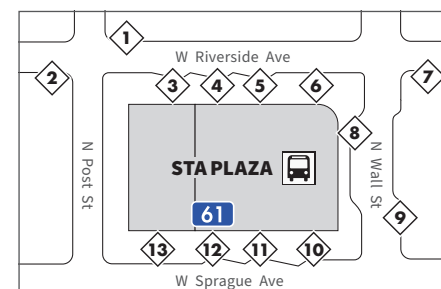

All services are accessible for people using wheelchairs.

61 Highway 2/Fairchild

More Options!

Between STA Plaza and Sunset Hwy & Flint Rd, **Route 60** and **Route 61** combine for more frequent service. If your whole trip is east of Flint Rd, use either route!

61 WEEKDAY FROM DOWNTOWN

STA Plaza Bay 12	Sunset Cannon	Sunset Rustle	Northern Quest Casino	6th Lawson	Spokane Tribe Casino	Fairchild AFB Front Gate	Fairchild BX/Commissary
A	B	C	D	E	F	G	H
5:50	5:54	5:59	6:08	6:13	6:17	6:23	---
6:20	6:24	6:29	6:38	6:43	6:47	6:53	6:58
6:50	6:54	6:59	7:08	7:13	7:17	7:23	7:28
7:20	7:24	7:29	7:38	7:43	7:47	7:53	---
7:50	7:54	7:59	8:08	8:13	8:17	8:23	---
8:20	8:24	8:29	8:38	8:43	8:47	8:53	---
8:50	8:54	8:59	9:08	9:13	9:17	9:23	---
9:20	9:24	9:29	9:38	9:43	9:47	9:53	---
9:50	9:54	9:59	10:08	10:13	10:17	10:23	---
10:20	10:24	10:29	10:38	10:43	10:47	10:53	---
10:50	10:54	10:59	11:08	11:13	11:17	11:23	---
11:20	11:24	11:29	11:38	11:43	11:47	11:53	---
11:50	11:54	11:59	12:08	12:13	12:17	12:23	---
12:20	12:24	12:29	12:38	12:43	12:47	12:53	---
12:50	12:54	12:59	1:08	1:13	1:17	1:23	---
1:20	1:24	1:29	1:38	1:43	1:47	1:53	---
1:50	1:56	2:01	2:12	2:17	2:21	2:25	2:31
2:20	2:26	2:31	2:42	2:47	2:51	2:55	---
2:50	2:56	3:01	3:12	3:17	3:21	3:25	3:31
3:20	3:26	3:31	3:42	3:47	3:51	3:55	---
3:50	3:56	4:01	4:12	4:17	4:21	4:25	4:31
4:20	4:26	4:31	4:42	4:47	4:51	4:55	---
4:50	4:56	5:01	5:12	5:17	5:21	5:25	5:31
5:20	5:26	5:31	5:42	5:47	5:51	5:55	---
5:50	5:54	5:59	6:08	6:13	6:17	6:23	---
6:20	6:24	6:29	6:38	6:43	6:47	6:53	---
6:50	6:54	6:59	7:08	7:13	7:17	7:23	---
7:20	7:24	7:29	7:38	7:43	7:47	7:53	---
7:50	7:54	7:59	8:08	8:13	8:17	8:23	---
8:20	8:24	8:29	8:38	8:43	8:47	8:53	---
8:50	8:54	8:59	9:08	9:13	9:17	9:23	---
9:20	9:24	9:29	9:38	9:43	9:47	9:53	---
9:50	9:54	9:59	10:08	10:13	10:17	10:23	---
10:20	10:24	10:29	10:38	10:43	10:47	10:53	---
10:50	10:54	10:59	11:08	11:13	11:17	11:23	---
11:20	11:24	11:29	11:38	11:43	11:47	11:53	---