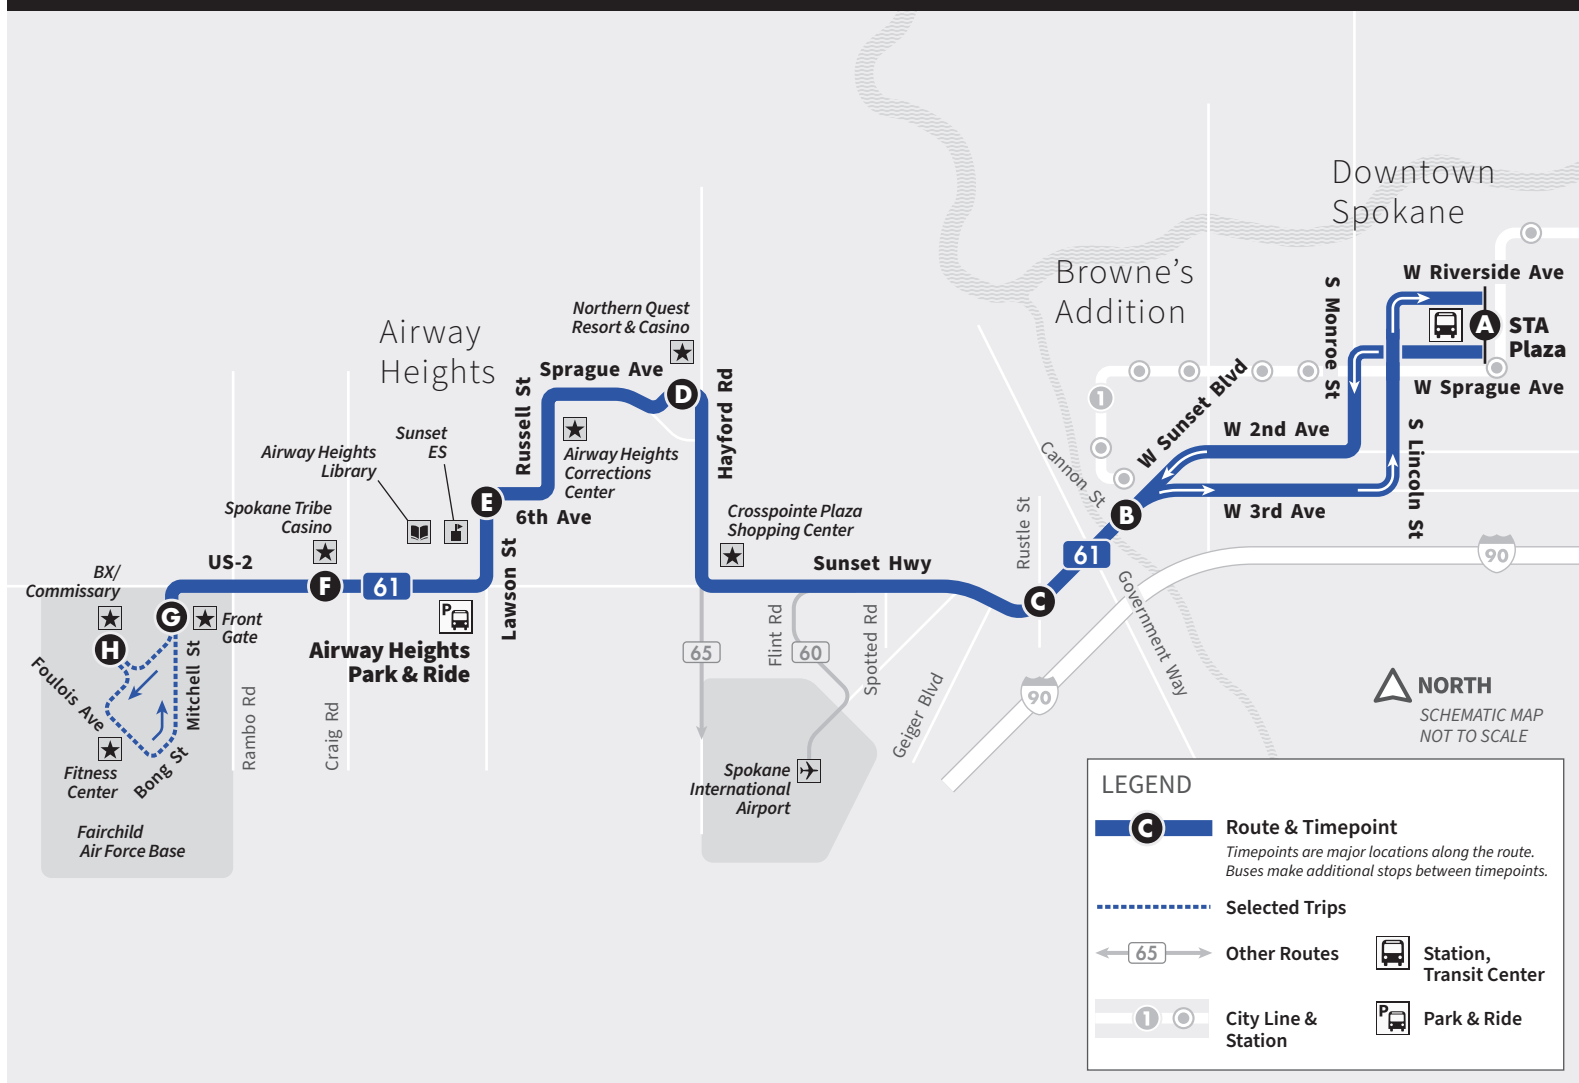

61

Highway 2/ Fairchild

Effective January 2025

- Fairchild Air Force Base
- Spokane Tribe Casino
- Airway Heights
- Northern Quest Casino
- Sunset Hwy
- W 2nd Ave / W 3rd Ave
- Downtown Spokane
STA Plaza

All services are accessible for people using wheelchairs.

61 Highway 2/Fairchild

More Options!

Between STA Plaza and Sunset Hwy & Flint Rd, **Route 60** and **Route 61** combine for more frequent service. If your whole trip is east of Flint Rd, use either route!

At STA Plaza...
This route boards at Bay 12

More Options!
Between STA Plaza and Sunset Hwy & Flint Rd, Route 60 and Route 61 combine for more frequent service. If your whole trip is east of Flint Rd, use either route!