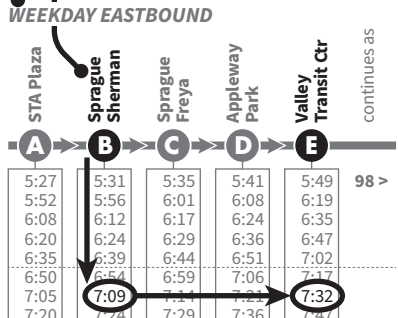

65 SATURDAY TO WEST PLAINS TC

Spokane Tribe Casino (A)	6th Lawson (B)	Northern Quest Casino (C)	West Plains Transit Center (D)	continues as
6:27	6:31	6:36	6:49	62 >
7:27	7:31	7:36	7:49	62 >
8:27	8:31	8:36	8:49	62 >
9:27	9:31	9:36	9:49	62 >
10:27	10:31	10:36	10:49	62 >
11:27	11:31	11:36	11:49	62 >
12:27	12:31	12:36	12:49	62 >
1:27	1:31	1:36	1:49	62 >
2:27	2:31	2:36	2:49	62 >
3:27	3:31	3:36	3:49	62 >
4:27	4:31	4:36	4:49	62 >
5:27	5:31	5:36	5:49	62 >
6:27	6:31	6:36	6:49	62 >
7:27	7:31	7:36	7:49	62 >
8:27	8:31	8:36	8:49	62 >
9:27	9:31	9:36	9:49	62 >
10:27	10:31	10:36	10:49	62 >

65 SUNDAY FROM WEST PLAINS TC

West Plains Transit Center (D)	Northern Quest Casino (C)	6th Lawson (B)	Spokane Tribe Casino (A)
8:03	8:15	8:20	8:25
9:03	9:15	9:20	9:25
10:03	10:15	10:20	10:25
11:03	11:15	11:20	11:25
12:03	12:15	12:20	12:25
1:03	1:15	1:20	1:25
2:03	2:15	2:20	2:25
3:03	3:15	3:20	3:25
4:03	4:15	4:20	4:25
5:03	5:15	5:20	5:25
6:03	6:15	6:20	6:25
7:03	7:15	7:20	7:25

65 SUNDAY TO WEST PLAINS TC

Spokane Tribe Casino (A)	6th Lawson (B)	Northern Quest Casino (C)	West Plains Transit Center (D)	continues as
7:22	7:26	7:31	7:44	633 >
8:27	8:31	8:36	8:49	62 >
9:27	9:31	9:36	9:49	62 >
10:27	10:31	10:36	10:49	62 >
11:27	11:31	11:36	11:49	62 >
12:27	12:31	12:36	12:49	62 >
1:27	1:31	1:36	1:49	62 >
2:27	2:31	2:36	2:49	62 >
3:27	3:31	3:36	3:49	62 >
4:27	4:31	4:36	4:49	62 >
5:27	5:31	5:36	5:49	62 >
6:27	6:31	6:36	6:49	62 >
7:27	7:31	7:36	7:49	62 >

How to Read the Schedule

- 1 Find your **DAY** and **DIRECTION** of travel.
- 2 Each **TIMEPOINT** in the schedule matches a location on the map. Find timepoints near the start and end of your trip. Your closest stop may be *between* timepoints.