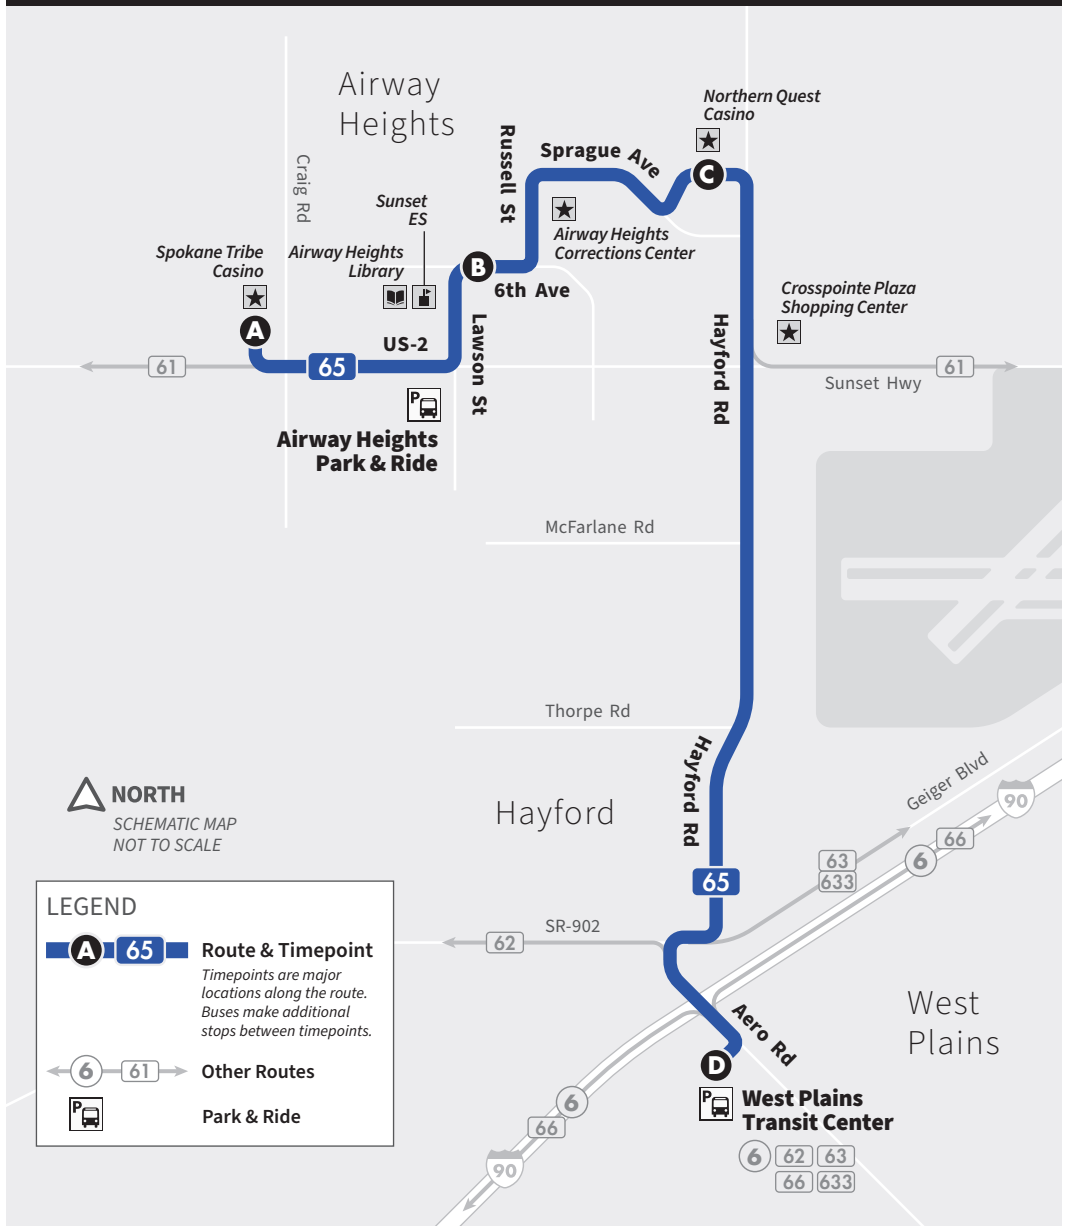

65 Hayford

LEGEND

- **A 65** Route & Timepoint
  Timepoints are major locations along the route. Buses make additional stops between timepoints.
- **6 61** Other Routes
- **P** Park & Ride