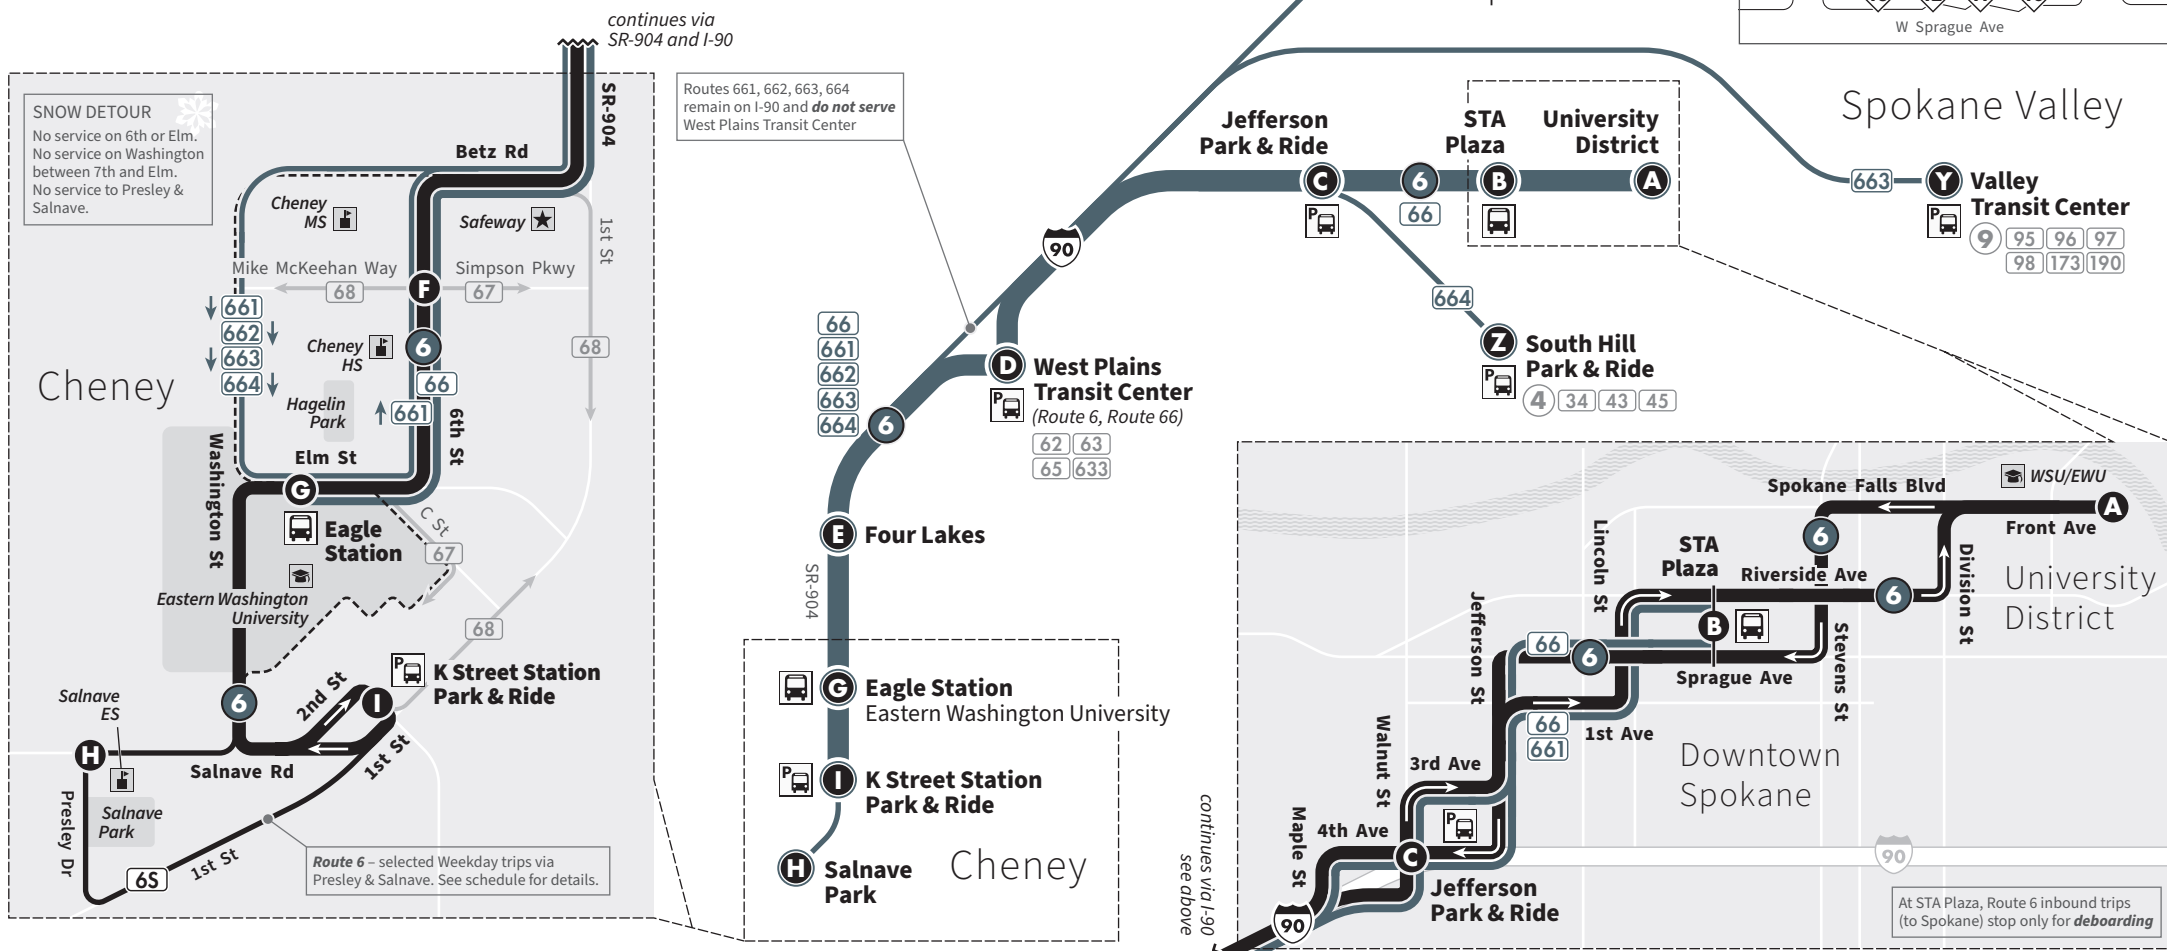

CONNECT WITH SPOKANE TRANSIT!

January 2025

6 Cheney

- 66** EWU
- 661** EWU Express
- 662** EWU North Express
- 663** EWU VTC Express
- 664** EWU South Hill Express

Effective January 2025

- Cheney
- Eastern Washington University
- Four Lakes
- West Plains Transit Center
- Spokane

All services are accessible for people using wheelchairs.

6 Cheney

- 66** EWU
- 661** EWU Express

- 662** EWU North Express
- 663** EWU VTC Express

- 664** EWU South Hill Express

LEGEND

- A 6** Route & Timepoint
- 66** Timepoints are major locations along the route. Buses make additional stops between timepoints.
- 661**
- 662**
- 663**
- 664**
- 4 68** Other Routes
- Snow Detour
- Bus icon** Station, Transit Center
- P icon** Park & Ride