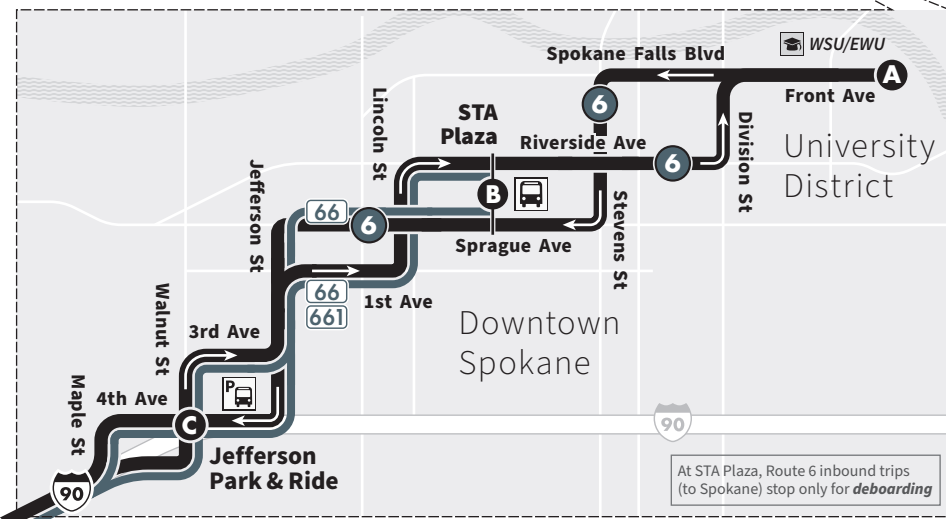

CONNECT WITH SPOKANE TRANSIT!

January 2025

6 Cheney

- 66** EWU
- 661** EWU Express
- 662** EWU North Express
- 663** EWU VTC Express
- 664** EWU South Hill Express

Effective January 2025

- Cheney
- Eastern Washington University
- Four Lakes
- West Plains Transit Center
- Spokane

All services are accessible for people using wheelchairs.

6 Cheney

- 66** EWU
- 661** EWU Express

- 662** EWU North Express
- 663** EWU VTC Express

- 664** EWU South Hill Express

LEGEND

- A 6** Route & Timepoint
- 66** Timepoints are major locations along the route. Buses make additional stops between timepoints.
- 661**
- 662**
- 663**
- 664**
- 4 68** Other Routes
- Snow Detour
- Bus icon** Station, Transit Center
- P icon** Park & Ride