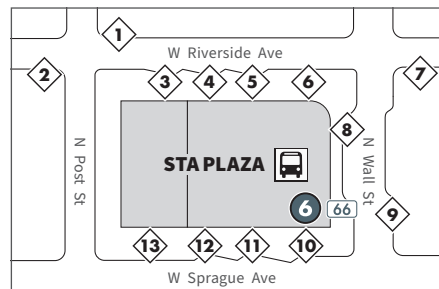

All services are accessible for people using wheelchairs.

6 Cheney

- 66** EWU
- 661** EWU Express

- 662** EWU North Express
- 663** EWU VTC Express

- 664** EWU South Hill Express

LEGEND

- A 6** Route & Timepoint
- 66** Timepoints are major locations along the route. Buses make additional stops between timepoints.
- 661**
- 662**
- 663**
- 664**
- 4 68** Other Routes
- Snow Detour
- Bus icon** Station, Transit Center
- P icon** Park & Ride