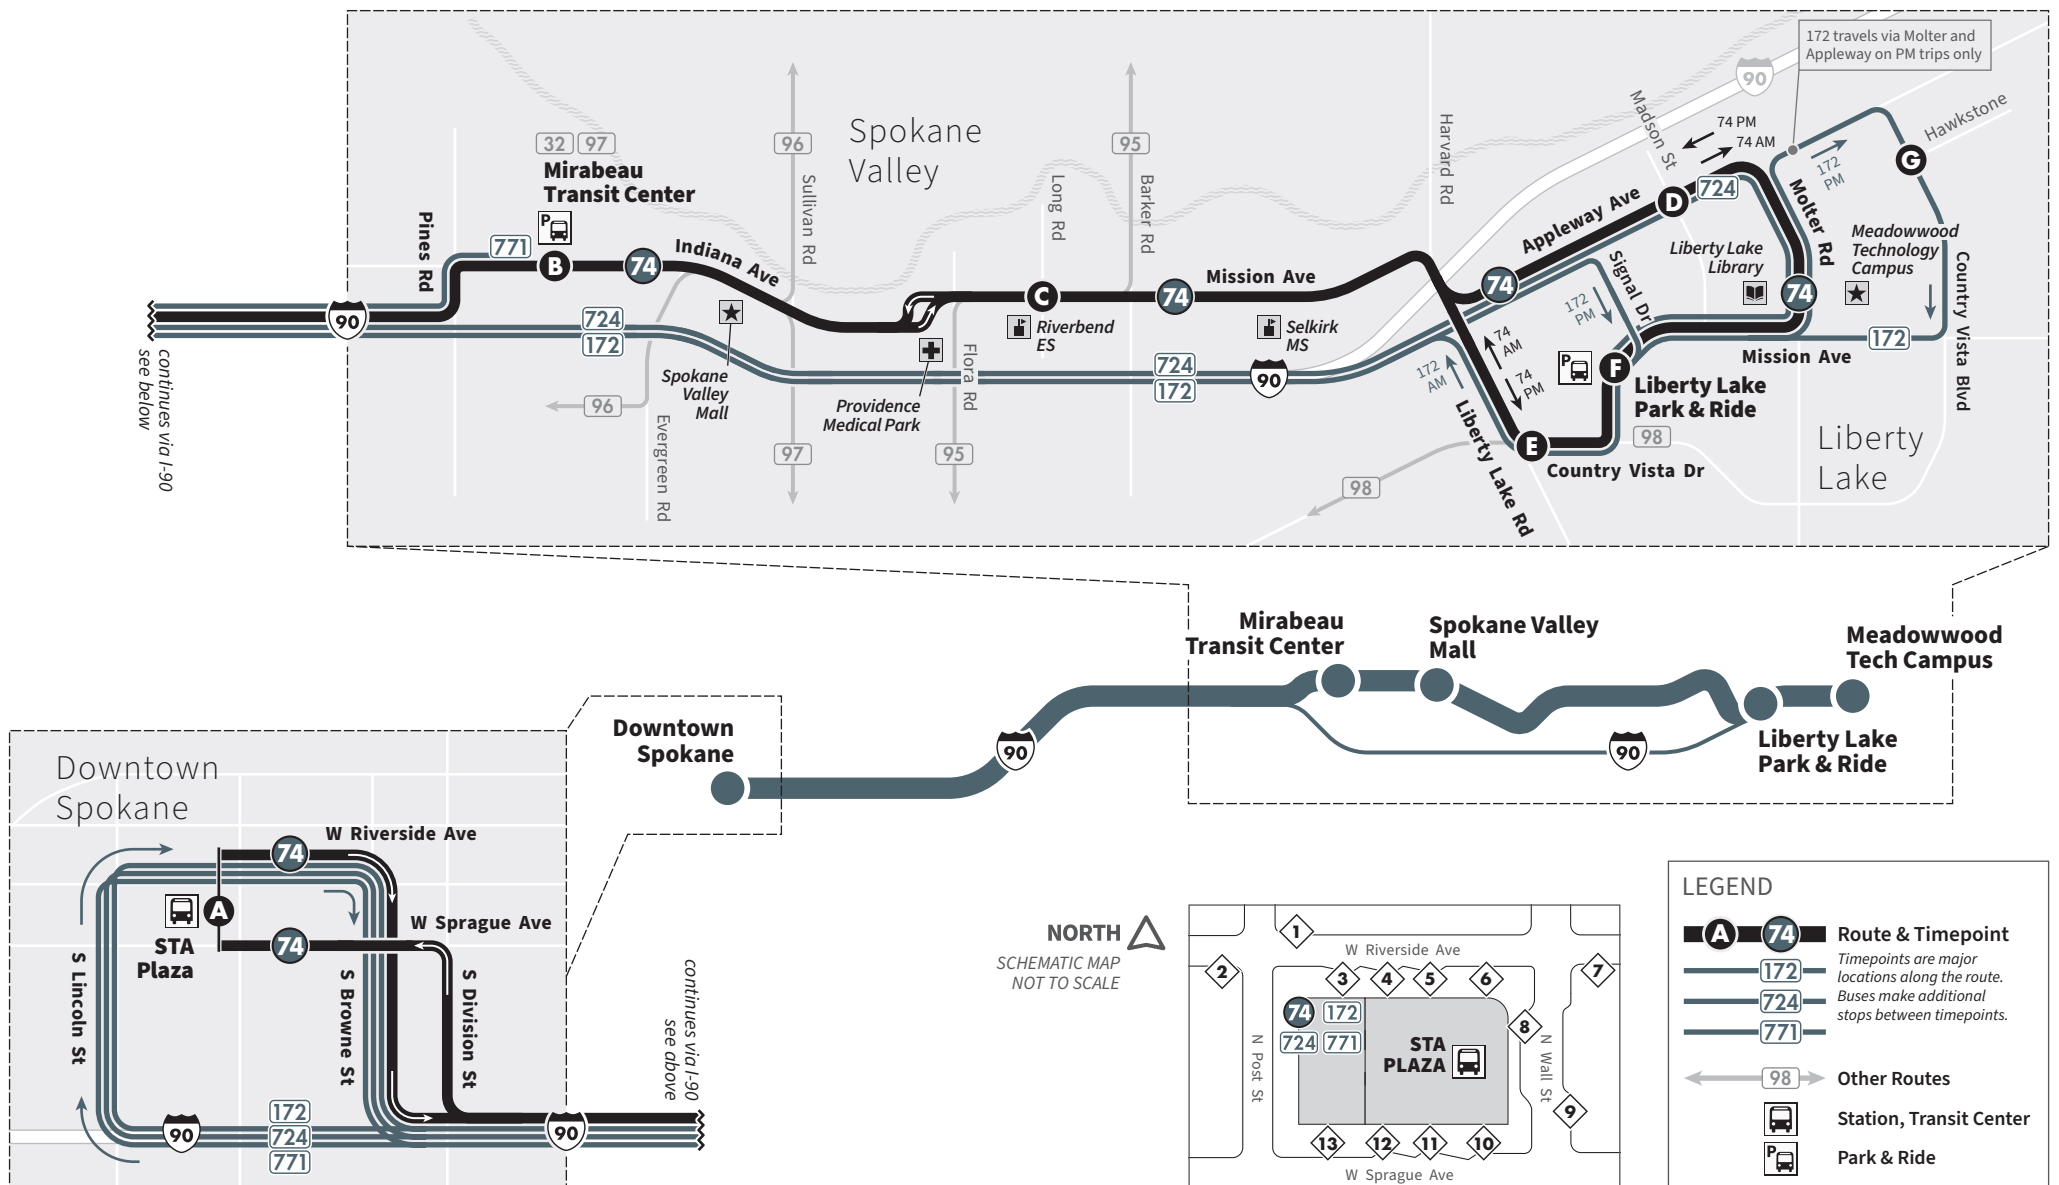

All services are accessible for people using wheelchairs.

Spokane Transit

74 Mirabeau/
Liberty Lake

172 Liberty Lake Express

724 Liberty Lake Tech Express

771 Mirabeau Express